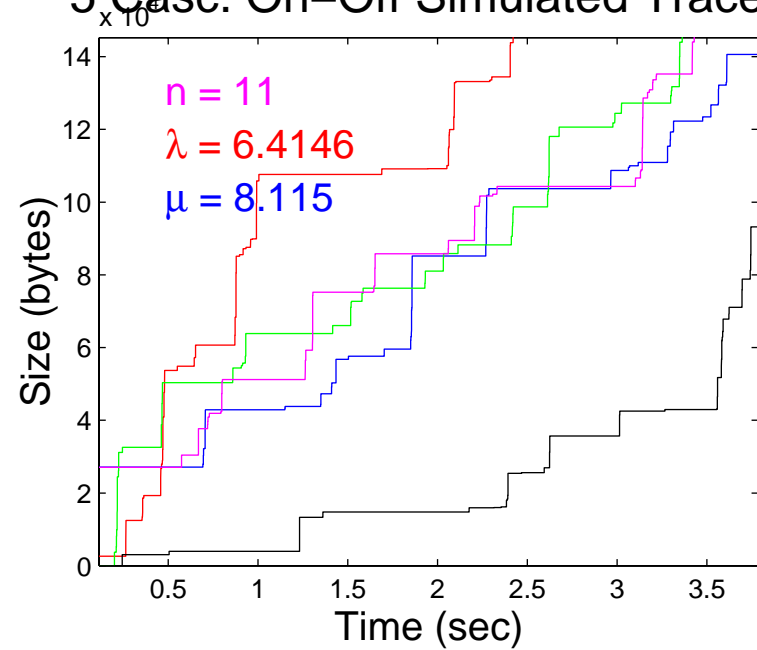

Trunc'd COO Param. Est., Off Peak Sess. 1

5 Casc. On-Off Simulated Traces

Summary statistics, based on 100 Sim's

Trunc'd COO Param. Est., Off Peak Sess. 2

5 Casc. On-Off Simulated Traces

Summary statistics, based on 100 Sim's

Trunc'd COO Param. Est., Off Peak Sess. 3

5 Casc. On-Off Simulated Traces

Summary statistics, based on 100 Sim's

Trunc'd COO Param. Est., Off Peak Sess. 4

5 Casc. On-Off Simulated Traces

Summary statistics, based on 100 Sim's

Trunc'd COO Param. Est., Off Peak Sess. 5

5 Casc. On-Off Simulated Traces

Summary statistics, based on 100 Sim's

Trunc'd COO Param. Est., Peak Sess. 1

5 Casc. On-Off Simulated Traces

Summary statistics, based on 100 Sim's

Trunc'd COO Param. Est., Peak Sess. 2

5 Casc. On-Off Simulated Traces

Summary statistics, based on 100 Sim's

Trunc'd COO Param. Est., Peak Sess. 3

5 Casc. On-Off Simulated Traces

Summary statistics, based on 100 Sim's