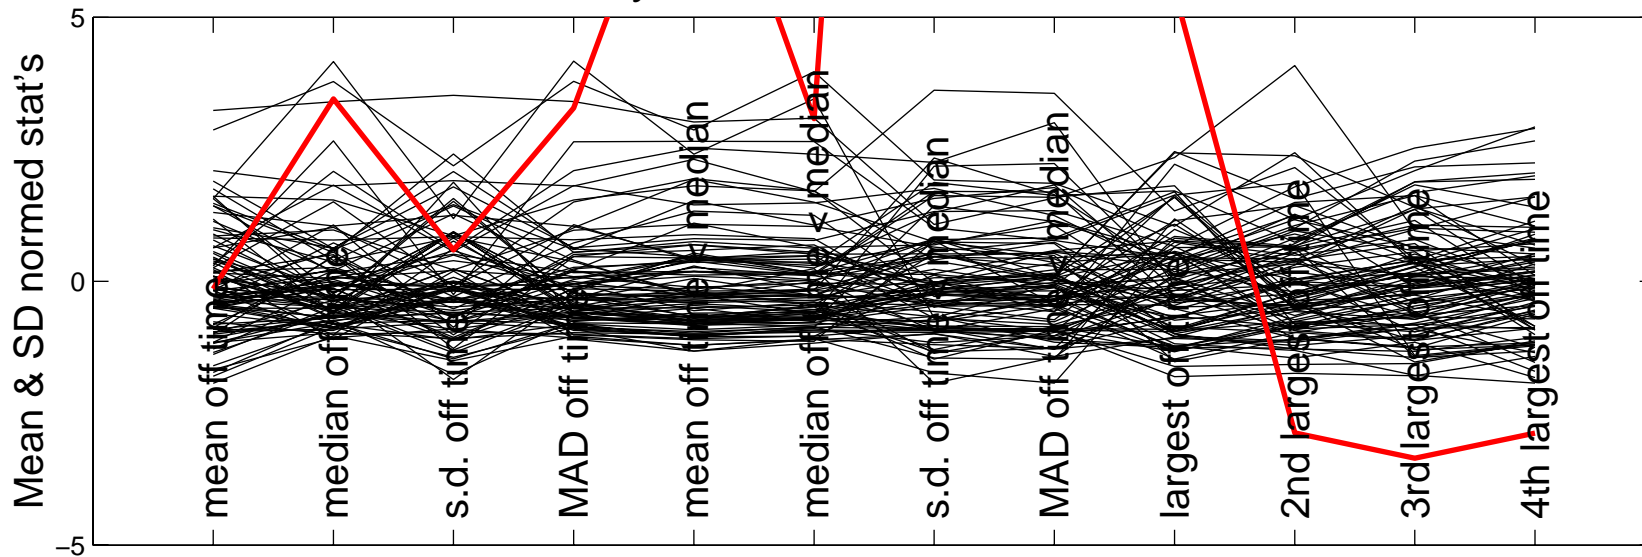

Trunc'd COO Param. Est., Off Peak Sess. 1

5 Casc. On-Off Simulated Traces

Summary statistics, based on 100 Sim's

Trunc'd COO Param. Est., Off Peak Sess. 2

5 Casc. On-Off Simulated Traces

Summary statistics, based on 100 Sim's

Trunc'd COO Param. Est., Off Peak Sess. 5

5 Casc. On-Off Simulated Traces

Summary statistics, based on 100 Sim's

Trunc'd COO Param. Est., Peak Sess. 1

5 Casc. On-Off Simulated Traces

Summary statistics, based on 100 Sim's

Trunc'd COO Param. Est., Peak Sess. 2

5 Casc. On-Off Simulated Traces

Summary statistics, based on 100 Sim's

Trunc'd COO Param. Est., Peak Sess. 3

5 Casc. On-Off Simulated Traces

Summary statistics, based on 100 Sim's

Trunc'd COO Param. Est., Peak Sess. 4

5 Casc. On-Off Simulated Traces

Summary statistics, based on 100 Sim's

Trunc'd COO Param. Est., Peak Sess. 5

5 Casc. On-Off Simulated Traces

Summary statistics, based on 100 Sim's