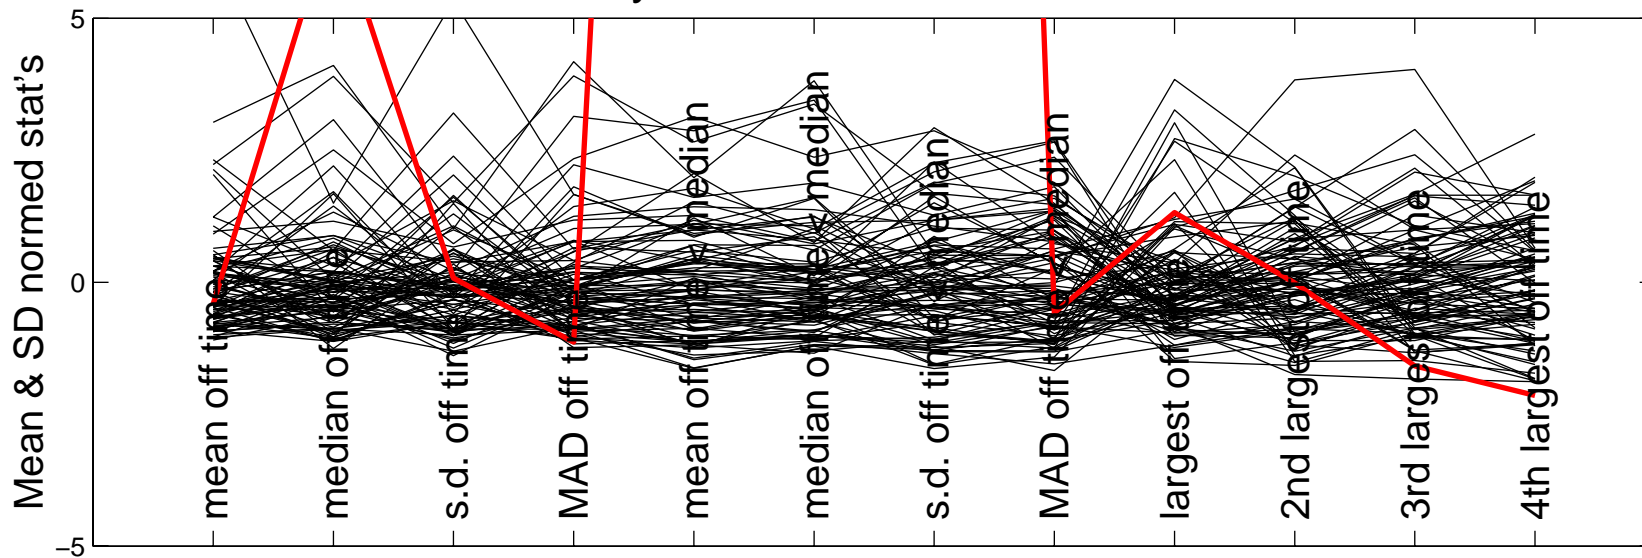

Trunc'd COO Param. Est., Off Peak Sess. 1

5 Casc. On-Off Simulated Traces

Summary statistics, based on 100 Sim's

Trunc'd COO Param. Est., Off Peak Sess. 2

5 Casc. On-Off Simulated Traces

Summary statistics, based on 100 Sim's

Trunc'd COO Param. Est., Off Peak Sess. 3

5 Casc. On-Off Simulated Traces

Summary statistics, based on 100 Sim's

Trunc'd COO Param. Est., Off Peak Sess. 4

5 Casc. On-Off Simulated Traces

Summary statistics, based on 100 Sim's

Trunc'd COO Param. Est., Off Peak Sess. 5

5 Casc. On-Off Simulated Traces

Summary statistics, based on 100 Sim's

Trunc'd COO Param. Est., Peak Sess. 1

5 Casc. On-Off Simulated Traces

Summary statistics, based on 100 Sim's

Trunc'd COO Param. Est., Peak Sess. 2

5 Casc. On-Off Simulated Traces

Summary statistics, based on 100 Sim's

Trunc'd COO Param. Est., Peak Sess. 3

5 Casc. On-Off Simulated Traces

Summary statistics, based on 100 Sim's