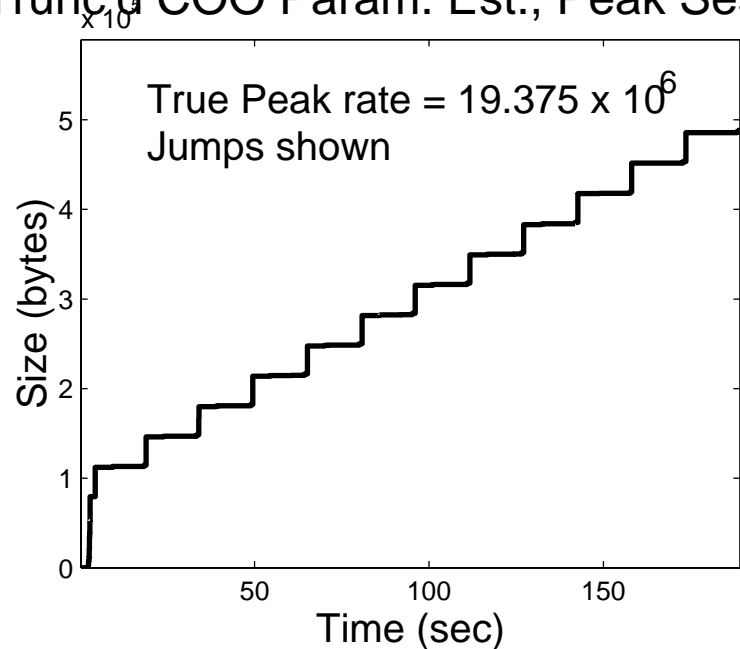

Trunc'd COO Param. Est., Off Peak Sess. 1

5 Casc. On-Off Simulated Traces

Summary statistics, based on 100 Sim's

Trunc'd COO Param. Est., Off Peak Sess. 2

5 Casc. On-Off Simulated Traces

Summary statistics, based on 100 Sim's

Trunc'd COO Param. Est., Off Peak Sess. 3

5 Casc. On-Off Simulated Traces

Summary statistics, based on 100 Sim's

Trunc'd COO Param. Est., Off Peak Sess. 4

5 Casc. On-Off Simulated Traces

Summary statistics, based on 100 Sim's

Trunc'd COO Param. Est., Off Peak Sess. 5

5 Casc. On-Off Simulated Traces

Summary statistics, based on 100 Sim's

Trunc'd COO Param. Est., Peak Sess. 1

5 Casc. On-Off Simulated Traces

Summary statistics, based on 100 Sim's

Trunc'd COO Param. Est., Peak Sess. 2

5 Casc. On-Off Simulated Traces

Summary statistics, based on 100 Sim's

Trunc'd COO Param. Est., Peak Sess. 3

5 Casc. On-Off Simulated Traces

Summary statistics, based on 100 Sim's