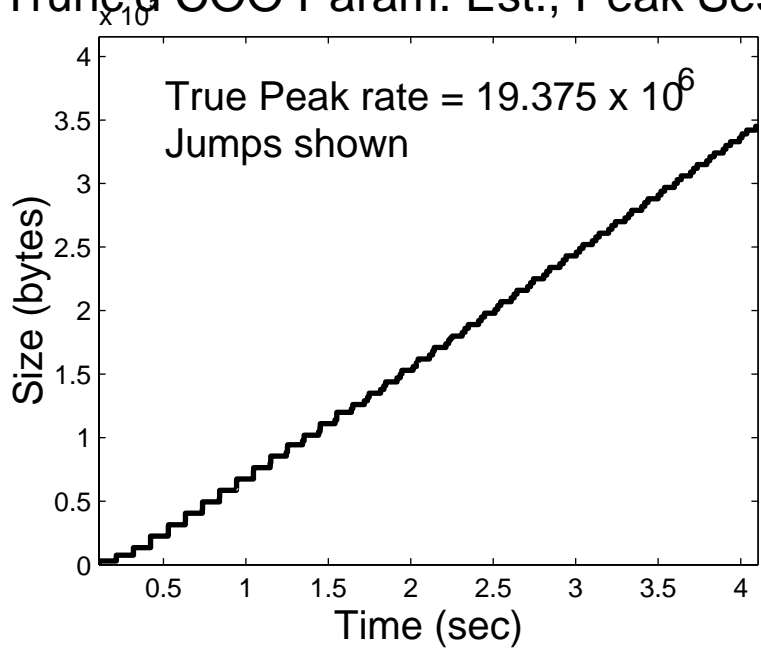

Trunc'd COO Param. Est., Peak Sess. 2

5 Casc. On-Off Simulated Traces

Summary statistics, based on 100 Sim's

Trunc'd COO Param. Est., Peak Sess. 3

5 Casc. On-Off Simulated Traces

Summary statistics, based on 100 Sim's

Trunc'd COO Param. Est., Peak Sess. 4

5 Casc. On-Off Simulated Traces

Summary statistics, based on 100 Sim's

Trunc'd COO Param. Est., Peak Sess. 5

5 Casc. On-Off Simulated Traces

Summary statistics, based on 100 Sim's