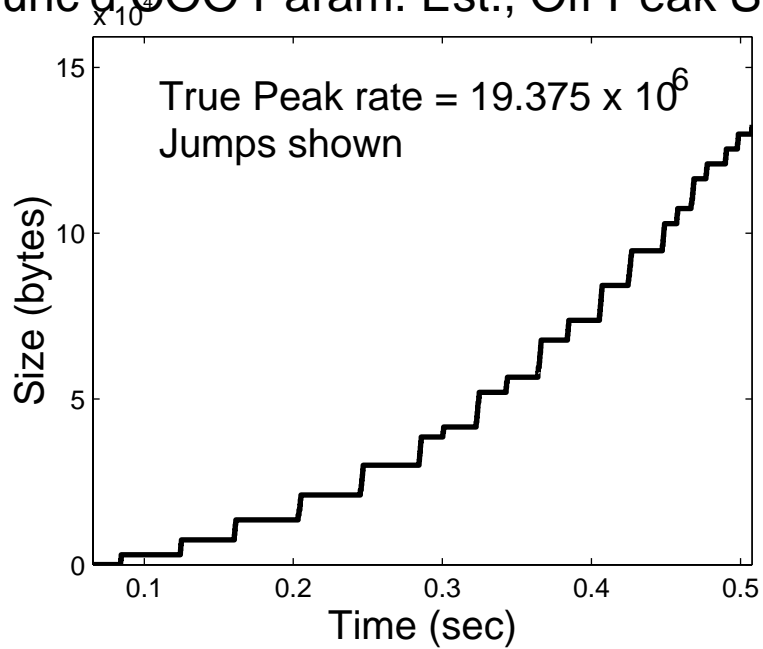

Trunc'd COO Param. Est., Off Peak Sess. 1

5 Casc. On-Off Simulated Traces

Summary statistics, based on 100 Sim's

Trunc'd COO Param. Est., Off Peak Sess. 2

5 Casc. On-Off Simulated Traces

Summary statistics, based on 100 Sim's

Trunc'd COO Param. Est., Off Peak Sess. 3

5 Casc. On-Off Simulated Traces

Summary statistics, based on 100 Sim's

Trunc'd COO Param. Est., Off Peak Sess. 4

5 Casc. On-Off Simulated Traces

Summary statistics, based on 100 Sim's

Trunc'd COO Param. Est., Off Peak Sess. 5

5 Casc. On-Off Simulated Traces

Summary statistics, based on 100 Sim's

Trunc'd COO Param. Est., Peak Sess. 1

5 Casc. On-Off Simulated Traces

Summary statistics, based on 100 Sim's