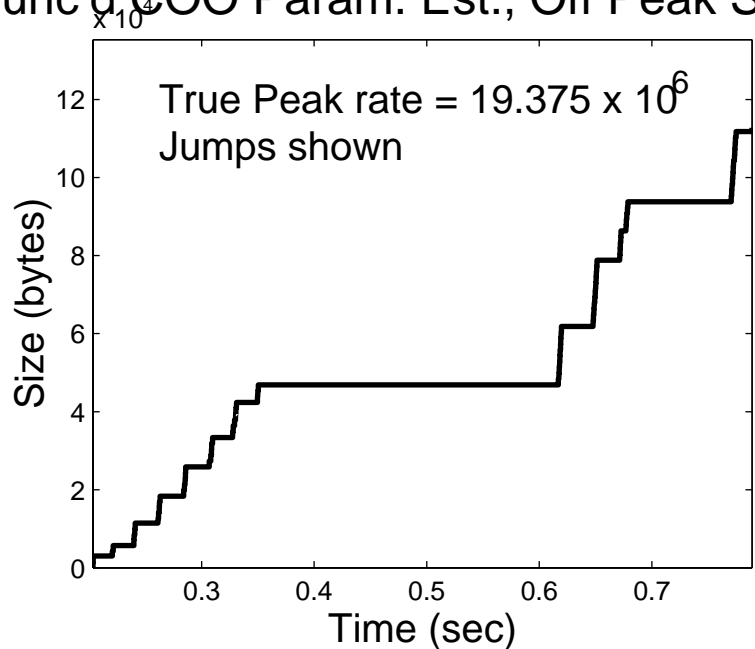

Trunc'd COO Param. Est., Off Peak Sess. 1

5 Casc. On-Off Simulated Traces

Summary statistics, based on 100 Sim's

Trunc'd COO Param. Est., Off Peak Sess. 2

5 Casc. On-Off Simulated Traces

Summary statistics, based on 100 Sim's

Trunc'd COO Param. Est., Off Peak Sess. 3

5 Casc. On-Off Simulated Traces

Summary statistics, based on 100 Sim's

Trunc'd COO Param. Est., Off Peak Sess. 4

5 Casc. On-Off Simulated Traces

Summary statistics, based on 100 Sim's

Trunc'd COO Param. Est., Off Peak Sess. 5

5 Casc. On-Off Simulated Traces

Summary statistics, based on 100 Sim's

Trunc'd COO Param. Est., Peak Sess. 1

5 Casc. On-Off Simulated Traces

Summary statistics, based on 100 Sim's

Trunc'd COO Param. Est., Peak Sess. 2

5 Casc. On-Off Simulated Traces

Summary statistics, based on 100 Sim's

Trunc'd COO Param. Est., Peak Sess. 3

5 Casc. On-Off Simulated Traces

Summary statistics, based on 100 Sim's