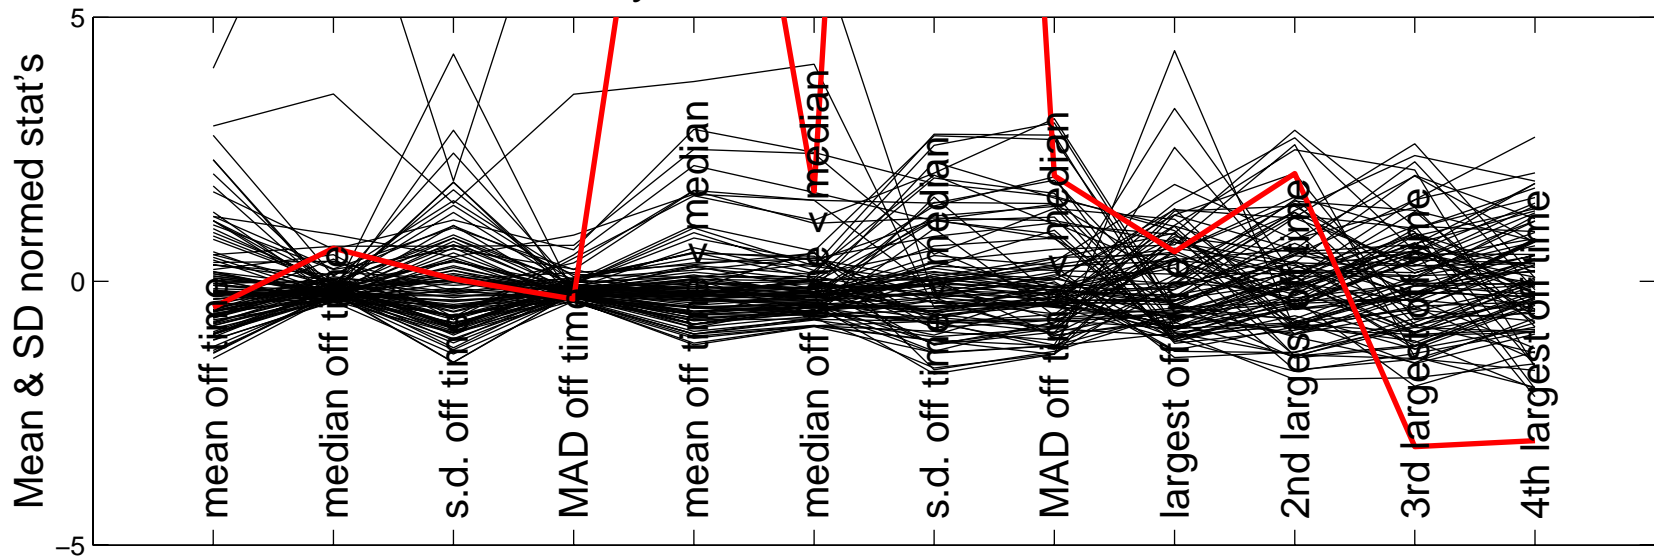

Trunc'd COO Param. Est., Off Peak Sess. 1

5 Casc. On-Off Simulated Traces

Summary statistics, based on 100 Sim's

Trunc'd COO Param. Est., Off Peak Sess. 2

5 Casc. On-Off Simulated Traces

Summary statistics, based on 100 Sim's

Trunc'd COO Param. Est., Off Peak Sess. 3

5 Casc. On-Off Simulated Traces

Summary statistics, based on 100 Sim's

Trunc'd COO Param. Est., Off Peak Sess. 4

5 Casc. On-Off Simulated Traces

Summary statistics, based on 100 Sim's

Trunc'd COO Param. Est., Off Peak Sess. 5

5 Casc. On-Off Simulated Traces

Summary statistics, based on 100 Sim's

Trunc'd COO Param. Est., Peak Sess. 1

5 Casc. On-Off Simulated Traces

Summary statistics, based on 100 Sim's

Trunc'd COO Param. Est., Peak Sess. 2

5 Casc. On-Off Simulated Traces

Summary statistics, based on 100 Sim's

Trunc'd COO Param. Est., Peak Sess. 3

5 Casc. On-Off Simulated Traces

Summary statistics, based on 100 Sim's