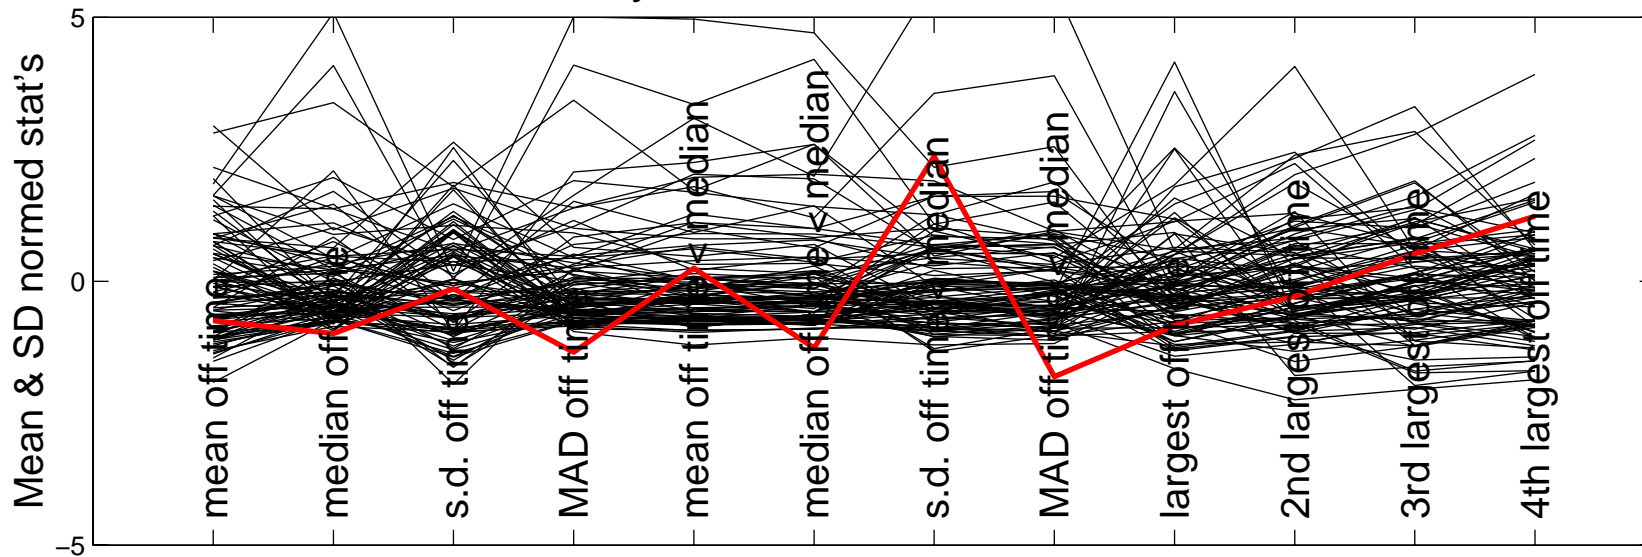

Trunc'd COO Param. Est., Off Peak Sess. 1

5 Casc. On-Off Simulated Traces

Summary statistics, based on 100 Sim's

Trunc'd COO Param. Est., Off Peak Sess. 2

5 Casc. On-Off Simulated Traces

Summary statistics, based on 100 Sim's

Trunc'd COO Param. Est., Off Peak Sess. 3

5 Casc. On-Off Simulated Traces

Summary statistics, based on 100 Sim's

Trunc'd COO Param. Est., Off Peak Sess. 4

5 Casc. On-Off Simulated Traces

Summary statistics, based on 100 Sim's

Trunc'd COO Param. Est., Off Peak Sess. 5

5 Casc. On-Off Simulated Traces

Summary statistics, based on 100 Sim's

Trunc'd COO Param. Est., Peak Sess. 1

5 Casc. On-Off Simulated Traces

Summary statistics, based on 100 Sim's

Trunc'd COO Param. Est., Peak Sess. 2

5 Casc. On-Off Simulated Traces

Summary statistics, based on 100 Sim's

Trunc'd COO Param. Est., Peak Sess. 3

5 Casc. On-Off Simulated Traces

Summary statistics, based on 100 Sim's