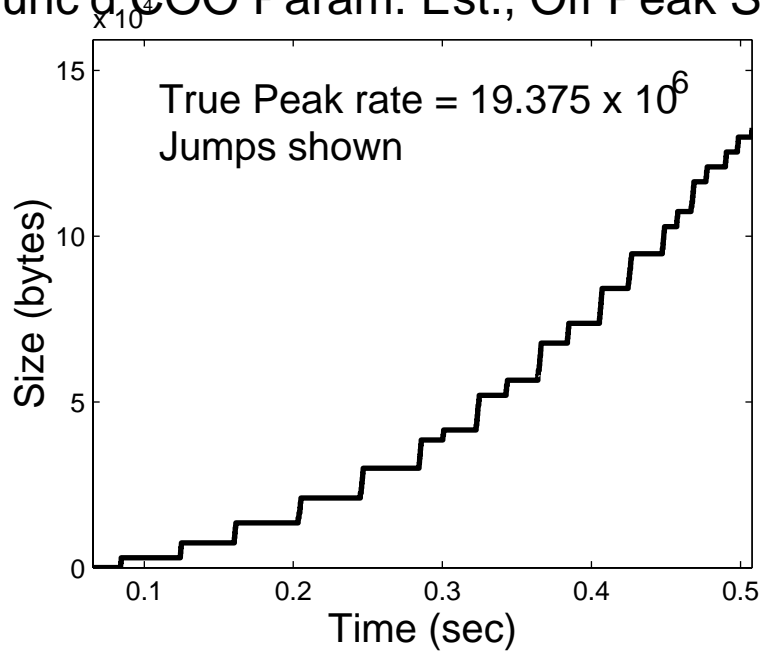

Trunc'd COO Param. Est., Off Peak Sess. 1

5 Casc. On-Off Simulated Traces

Summary statistics, based on 100 Sim's

Trunc'd COO Param. Est., Off Peak Sess. 2

5 Casc. On-Off Simulated Traces

Summary statistics, based on 100 Sim's

Trunc'd COO Param. Est., Off Peak Sess. 3

5 Casc. On-Off Simulated Traces

Summary statistics, based on 100 Sim's

Trunc'd COO Param. Est., Off Peak Sess. 4

5 Casc. On-Off Simulated Traces

Summary statistics, based on 100 Sim's

Trunc'd COO Param. Est., Off Peak Sess. 5

5 Casc. On-Off Simulated Traces

Summary statistics, based on 100 Sim's

Trunc'd COO Param. Est., Peak Sess. 1

5 Casc. On-Off Simulated Traces

Summary statistics, based on 100 Sim's