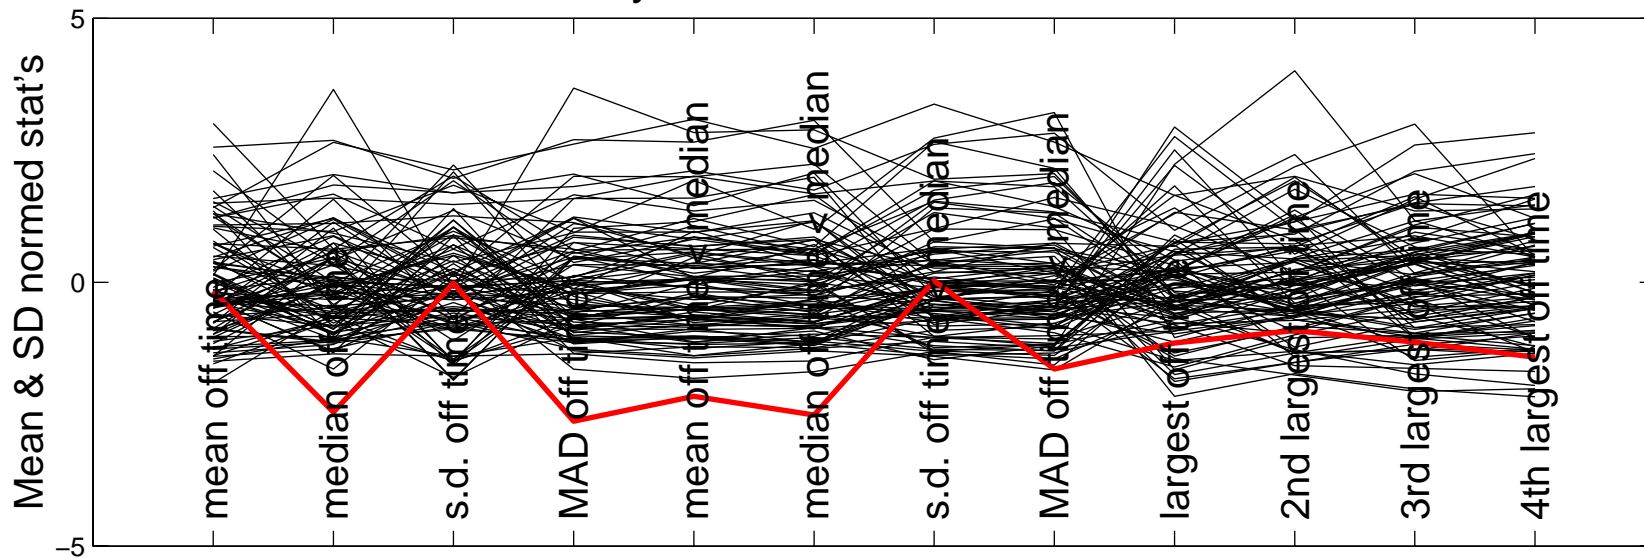

Trunc'd COO Param. Est., Off Peak Sess. 1

5 Casc. On-Off Simulated Traces

Summary statistics, based on 100 Sim's

Trunc'd COO Param. Est., Off Peak Sess. 2

5 Casc. On-Off Simulated Traces

Summary statistics, based on 100 Sim's

Trunc'd COO Param. Est., Off Peak Sess. 3

5 Casc. On-Off Simulated Traces

Summary statistics, based on 100 Sim's

Trunc'd COO Param. Est., Off Peak Sess. 4

5 Casc. On-Off Simulated Traces

Summary statistics, based on 100 Sim's

Trunc'd COO Param. Est., Off Peak Sess. 5

5 Casc. On-Off Simulated Traces

Summary statistics, based on 100 Sim's

Trunc'd COO Param. Est., Peak Sess. 1

5 Casc. On-Off Simulated Traces

Summary statistics, based on 100 Sim's

Trunc'd COO Param. Est., Peak Sess. 2

5 Casc. On-Off Simulated Traces

Summary statistics, based on 100 Sim's

Trunc'd COO Param. Est., Peak Sess. 3

5 Casc. On-Off Simulated Traces

Summary statistics, based on 100 Sim's