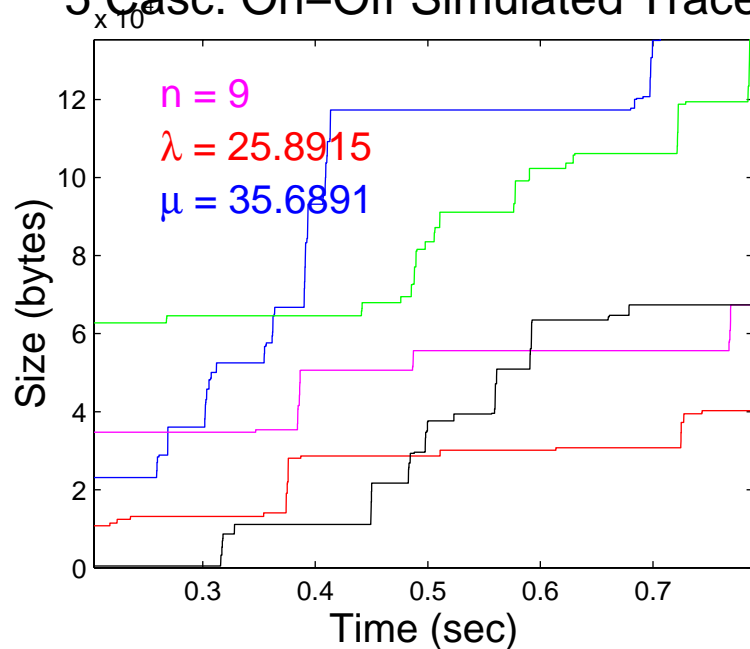

Trunc'd COO Param. Est., Off Peak Sess. 1

5 Casc. On-Off Simulated Traces

Summary statistics, based on 100 Sim's

Trunc'd COO Param. Est., Off Peak Sess. 2

5 Casc. On-Off Simulated Traces

Summary statistics, based on 100 Sim's

Trunc'd COO Param. Est., Off Peak Sess. 3

5 Casc. On-Off Simulated Traces

Summary statistics, based on 100 Sim's

Trunc'd COO Param. Est., Off Peak Sess. 4

5 Casc. On-Off Simulated Traces

Summary statistics, based on 100 Sim's

Trunc'd COO Param. Est., Off Peak Sess. 5

5 Casc. On-Off Simulated Traces

Summary statistics, based on 100 Sim's

Trunc'd COO Param. Est., Peak Sess. 1

5 Casc. On-Off Simulated Traces

Summary statistics, based on 100 Sim's

Trunc'd COO Param. Est., Peak Sess. 2

5 Casc. On-Off Simulated Traces

Summary statistics, based on 100 Sim's

Trunc'd COO Param. Est., Peak Sess. 3

5 Casc. On-Off Simulated Traces

Summary statistics, based on 100 Sim's