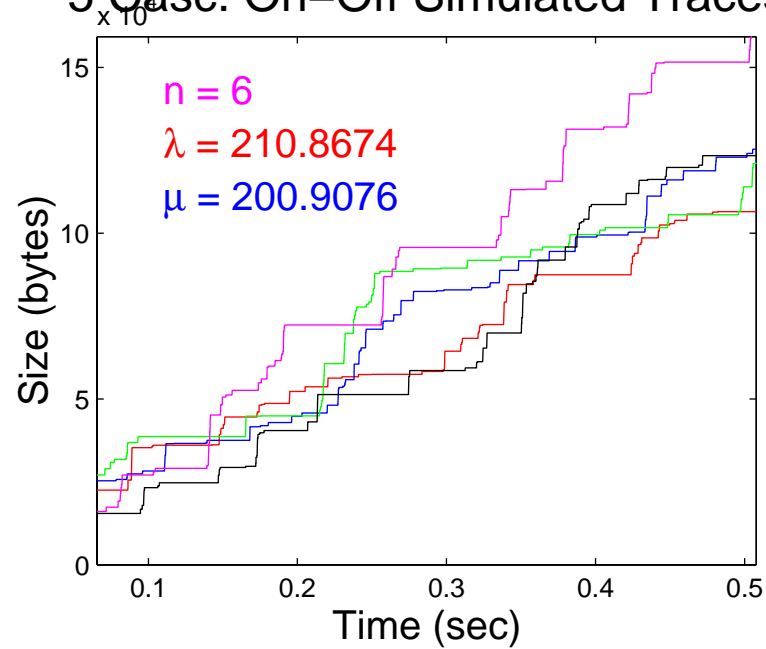

Trunc'd COO Param. Est., Off Peak Sess. 1

5 Casc. On-Off Simulated Traces

Summary statistics, based on 100 Sim's

Trunc'd COO Param. Est., Off Peak Sess. 2

5 Casc. On-Off Simulated Traces

Summary statistics, based on 100 Sim's

Trunc'd COO Param. Est., Off Peak Sess. 3

5 Casc. On-Off Simulated Traces

Summary statistics, based on 100 Sim's

Trunc'd COO Param. Est., Off Peak Sess. 4

5 Casc. On-Off Simulated Traces

Summary statistics, based on 100 Sim's

Trunc'd COO Param. Est., Off Peak Sess. 5

5 Casc. On-Off Simulated Traces

Summary statistics, based on 100 Sim's

Trunc'd COO Param. Est., Peak Sess. 1

5 Casc. On-Off Simulated Traces

Summary statistics, based on 100 Sim's

Trunc'd COO Param. Est., Peak Sess. 2

5 Casc. On-Off Simulated Traces

Summary statistics, based on 100 Sim's

Trunc'd COO Param. Est., Peak Sess. 3

5 Casc. On-Off Simulated Traces

Summary statistics, based on 100 Sim's