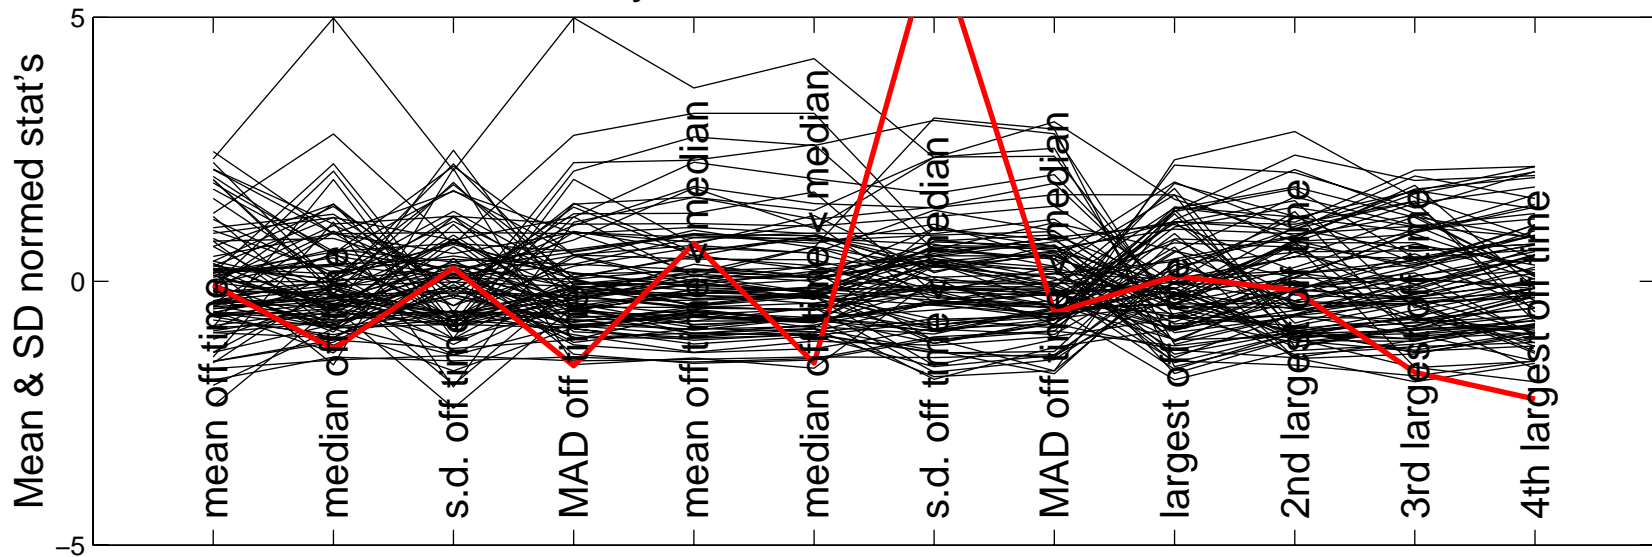

Trunc'd COO Param. Est., Off Peak Sess. 1

5 Casc. On-Off Simulated Traces

Summary statistics, based on 100 Sim's

Trunc'd COO Param. Est., Off Peak Sess. 2

5 Casc. On-Off Simulated Traces

Summary statistics, based on 100 Sim's

Trunc'd COO Param. Est., Off Peak Sess. 5

5 Casc. On-Off Simulated Traces

Summary statistics, based on 100 Sim's

Trunc'd COO Param. Est., Peak Sess. 1

5 Casc. On-Off Simulated Traces

Summary statistics, based on 100 Sim's

Trunc'd COO Param. Est., Peak Sess. 2

5 Casc. On-Off Simulated Traces

Summary statistics, based on 100 Sim's

Trunc'd COO Param. Est., Peak Sess. 3

5 Casc. On-Off Simulated Traces

Summary statistics, based on 100 Sim's

Trunc'd COO Param. Est., Peak Sess. 4

5 Casc. On-Off Simulated Traces

Summary statistics, based on 100 Sim's

Trunc'd COO Param. Est., Peak Sess. 5

5 Casc. On-Off Simulated Traces

Summary statistics, based on 100 Sim's