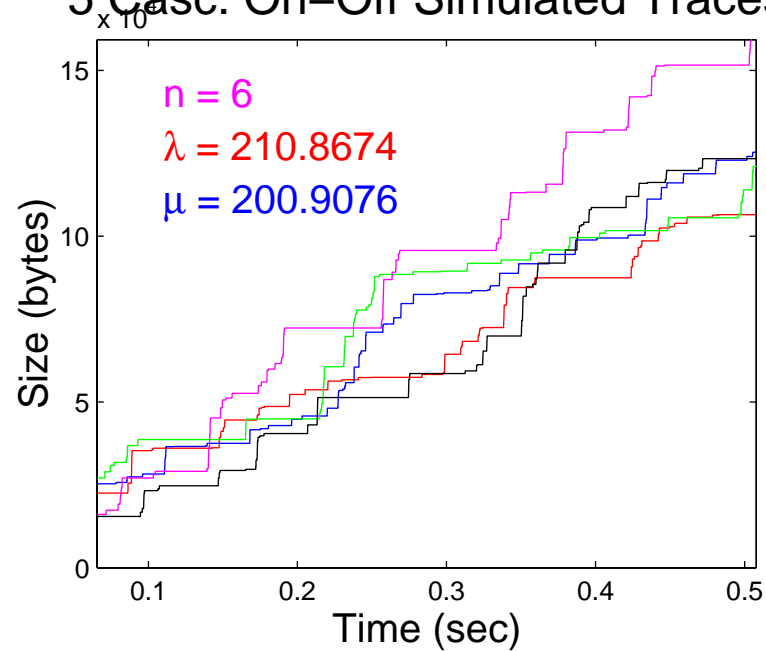

Trunc'd COO Param. Est., Off Peak Sess. 1

5 Casc. On-Off Simulated Traces

Summary statistics, based on 100 Sim's

Trunc'd COO Param. Est., Off Peak Sess. 2

5 Casc. On-Off Simulated Traces

Summary statistics, based on 100 Sim's

Trunc'd COO Param. Est., Off Peak Sess. 3

5 Casc. On-Off Simulated Traces

Summary statistics, based on 100 Sim's

Trunc'd COO Param. Est., Off Peak Sess. 4

5 Casc. On-Off Simulated Traces

Summary statistics, based on 100 Sim's

Trunc'd COO Param. Est., Off Peak Sess. 5

5 Casc. On-Off Simulated Traces

Summary statistics, based on 100 Sim's

Trunc'd COO Param. Est., Peak Sess. 1

5 Casc. On-Off Simulated Traces

Summary statistics, based on 100 Sim's

Trunc'd COO Param. Est., Peak Sess. 2

5 Casc. On-Off Simulated Traces

Summary statistics, based on 100 Sim's

Trunc'd COO Param. Est., Peak Sess. 3

5 Casc. On-Off Simulated Traces

Summary statistics, based on 100 Sim's