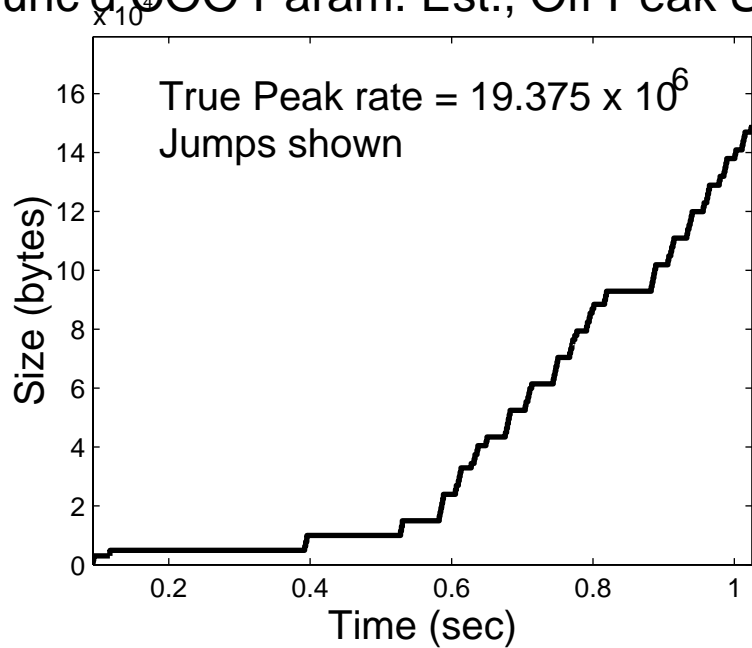

Trunc'd COO Param. Est., Off Peak Sess. 1

5 Casc. On-Off Simulated Traces

Summary statistics, based on 100 Sim's

Trunc'd COO Param. Est., Off Peak Sess. 2

5 Casc. On-Off Simulated Traces

Summary statistics, based on 100 Sim's

Trunc'd COO Param. Est., Off Peak Sess. 3

5 Casc. On-Off Simulated Traces

Summary statistics, based on 100 Sim's

Trunc'd COO Param. Est., Off Peak Sess. 4

5 Casc. On-Off Simulated Traces

Summary statistics, based on 100 Sim's

Trunc'd COO Param. Est., Off Peak Sess. 5

5 Casc. On-Off Simulated Traces

Summary statistics, based on 100 Sim's

Trunc'd COO Param. Est., Peak Sess. 1

5 Casc. On-Off Simulated Traces

Summary statistics, based on 100 Sim's