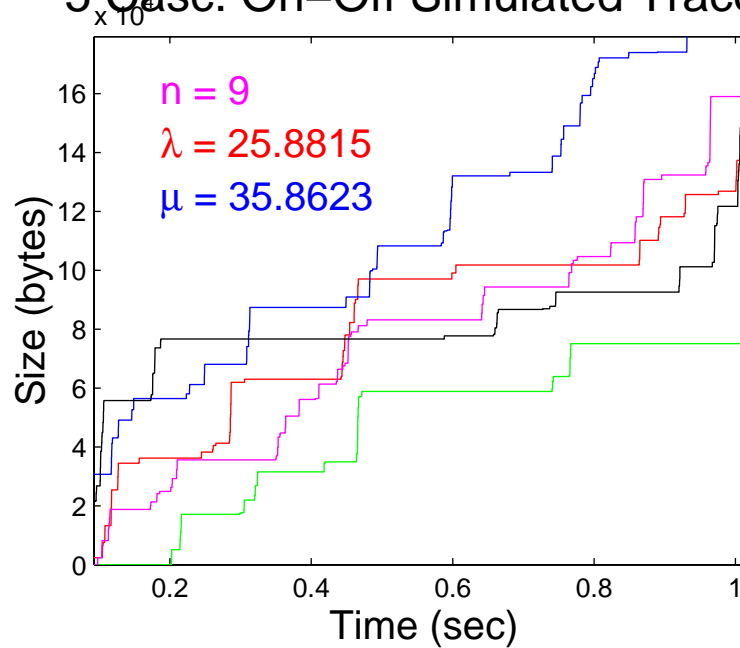

Trunc'd COO Param. Est., Off Peak Sess. 1

5 Casc. On-Off Simulated Traces

Summary statistics, based on 100 Sim's

Trunc'd COO Param. Est., Off Peak Sess. 2

5 Casc. On-Off Simulated Traces

Summary statistics, based on 100 Sim's

Trunc'd COO Param. Est., Off Peak Sess. 3

5 Casc. On-Off Simulated Traces

Summary statistics, based on 100 Sim's

Trunc'd COO Param. Est., Off Peak Sess. 4

5 Casc. On-Off Simulated Traces

Summary statistics, based on 100 Sim's

Trunc'd COO Param. Est., Off Peak Sess. 5

5 Casc. On-Off Simulated Traces

Summary statistics, based on 100 Sim's

Trunc'd COO Param. Est., Peak Sess. 1

5 Casc. On-Off Simulated Traces

Summary statistics, based on 100 Sim's

Trunc'd COO Param. Est., Peak Sess. 2

5 Casc. On-Off Simulated Traces

Summary statistics, based on 100 Sim's

Trunc'd COO Param. Est., Peak Sess. 3

5 Casc. On-Off Simulated Traces

Summary statistics, based on 100 Sim's