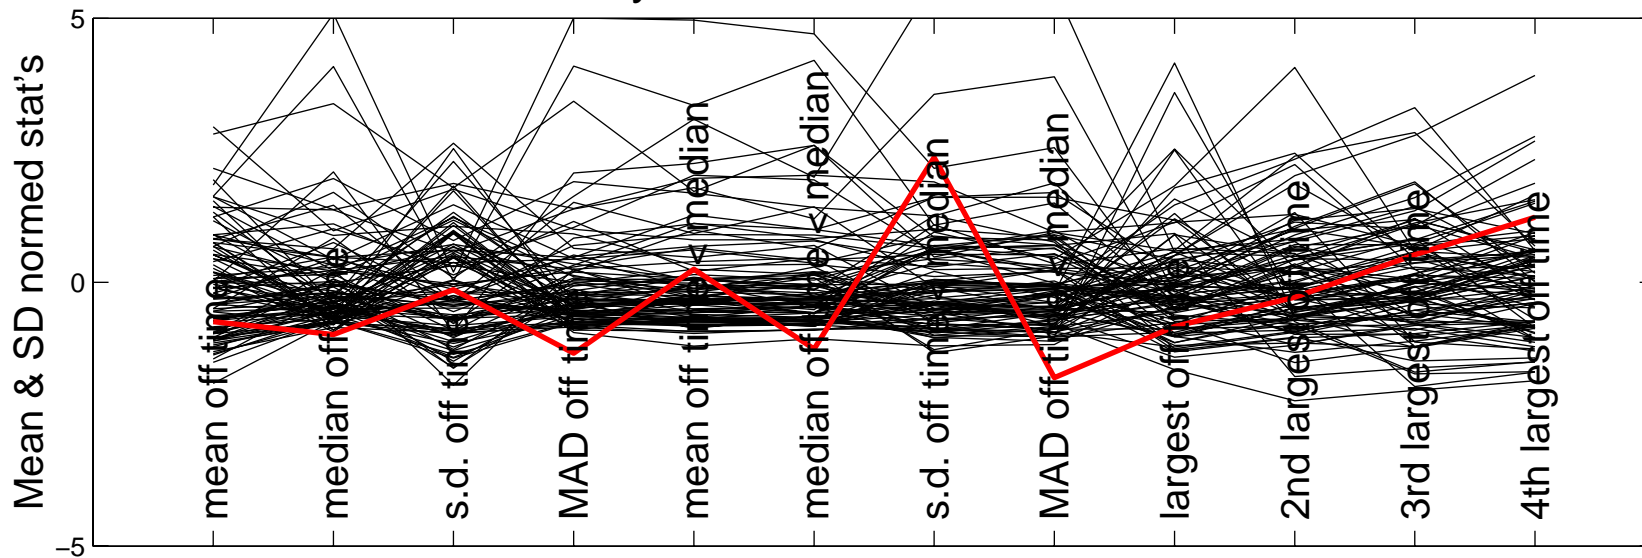

Trunc'd COO Param. Est., Off Peak Sess. 1

5 Casc. On-Off Simulated Traces

Summary statistics, based on 100 Sim's

Trunc'd COO Param. Est., Off Peak Sess. 2

5 Casc. On-Off Simulated Traces

Summary statistics, based on 100 Sim's

Trunc'd COO Param. Est., Off Peak Sess. 3

5 Casc. On-Off Simulated Traces

Summary statistics, based on 100 Sim's

Trunc'd COO Param. Est., Off Peak Sess. 4

5 Casc. On-Off Simulated Traces

Summary statistics, based on 100 Sim's

Trunc'd COO Param. Est., Off Peak Sess. 5

5 Casc. On-Off Simulated Traces

Summary statistics, based on 100 Sim's

Trunc'd COO Param. Est., Peak Sess. 1

5 Casc. On-Off Simulated Traces

Summary statistics, based on 100 Sim's

Trunc'd COO Param. Est., Peak Sess. 2

5 Casc. On-Off Simulated Traces

Summary statistics, based on 100 Sim's

Trunc'd COO Param. Est., Peak Sess. 3

5 Casc. On-Off Simulated Traces

Summary statistics, based on 100 Sim's