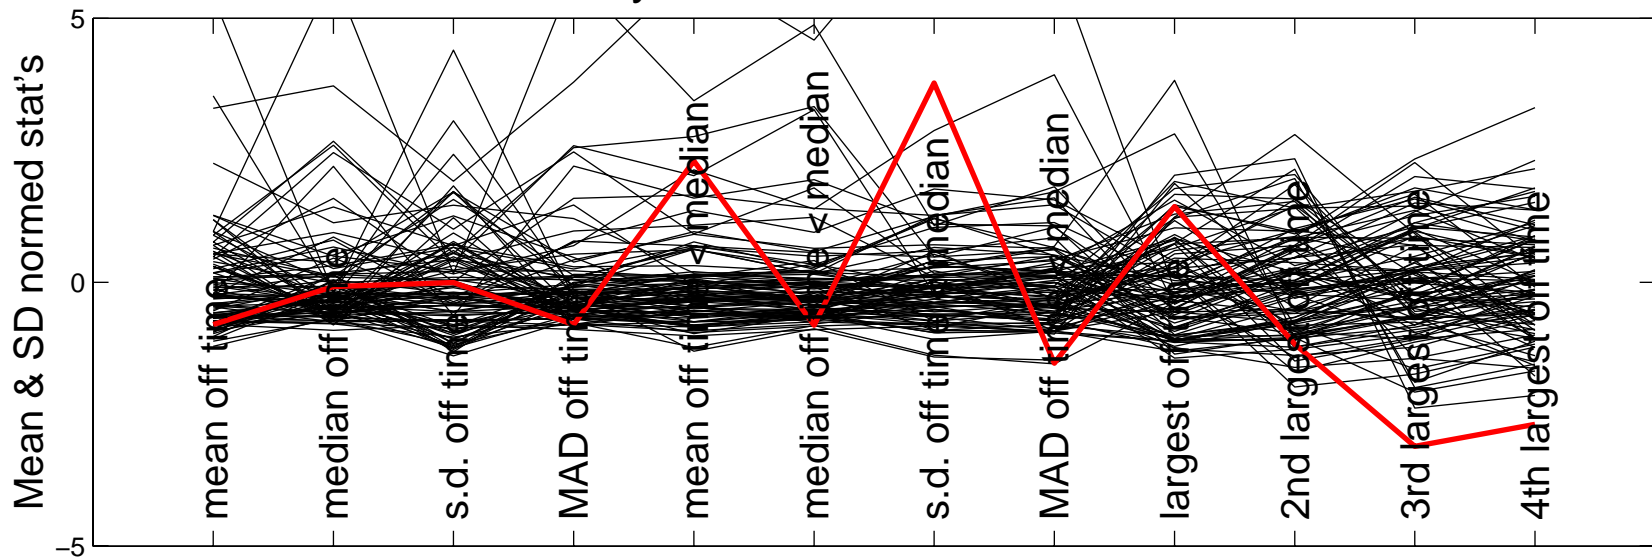

Trunc'd COO Param. Est., Off Peak Sess. 1

5 Casc. On-Off Simulated Traces

Summary statistics, based on 100 Sim's

Trunc'd COO Param. Est., Off Peak Sess. 2

5 Casc. On-Off Simulated Traces

Summary statistics, based on 100 Sim's

Trunc'd COO Param. Est., Off Peak Sess. 3

5 Casc. On-Off Simulated Traces

Summary statistics, based on 100 Sim's

Trunc'd COO Param. Est., Off Peak Sess. 4

5 Casc. On-Off Simulated Traces

Summary statistics, based on 100 Sim's

Trunc'd COO Param. Est., Off Peak Sess. 5

5 Casc. On-Off Simulated Traces

Summary statistics, based on 100 Sim's

Trunc'd COO Param. Est., Peak Sess. 1

5 Casc. On-Off Simulated Traces

Summary statistics, based on 100 Sim's

Trunc'd COO Param. Est., Peak Sess. 2

5 Casc. On-Off Simulated Traces

Summary statistics, based on 100 Sim's

Trunc'd COO Param. Est., Peak Sess. 3

5 Casc. On-Off Simulated Traces

Summary statistics, based on 100 Sim's