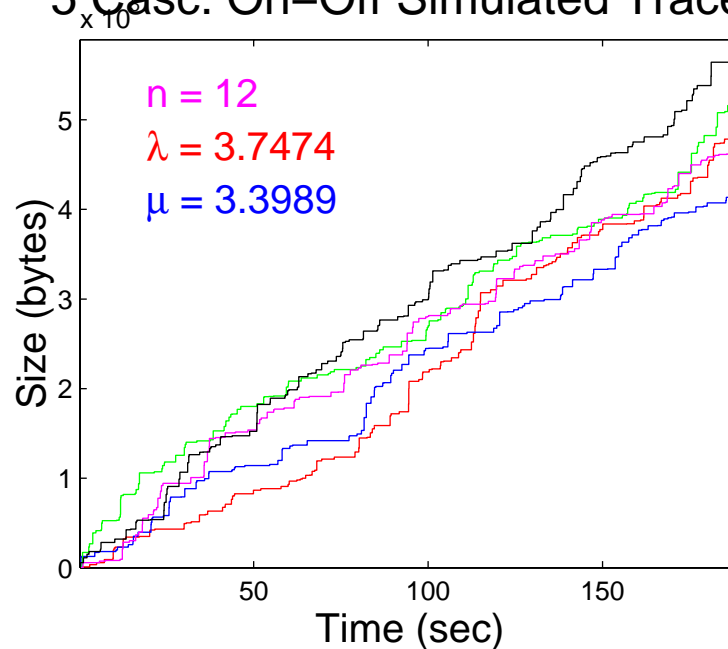

Trunc'd COO Param. Est., Off Peak Sess. 1

5 Casc. On-Off Simulated Traces

Summary statistics, based on 100 Sim's

Trunc'd COO Param. Est., Off Peak Sess. 2

5 Casc. On-Off Simulated Traces

Summary statistics, based on 100 Sim's

Trunc'd COO Param. Est., Off Peak Sess. 3

5 Casc. On-Off Simulated Traces

Summary statistics, based on 100 Sim's

Trunc'd COO Param. Est., Off Peak Sess. 4

5 Casc. On-Off Simulated Traces

Summary statistics, based on 100 Sim's

Trunc'd COO Param. Est., Off Peak Sess. 5

5 Casc. On-Off Simulated Traces

Summary statistics, based on 100 Sim's

Trunc'd COO Param. Est., Peak Sess. 1

5 Casc. On-Off Simulated Traces

Summary statistics, based on 100 Sim's

Trunc'd COO Param. Est., Peak Sess. 2

5 Casc. On-Off Simulated Traces

Summary statistics, based on 100 Sim's

Trunc'd COO Param. Est., Peak Sess. 3

5 Casc. On-Off Simulated Traces

Summary statistics, based on 100 Sim's