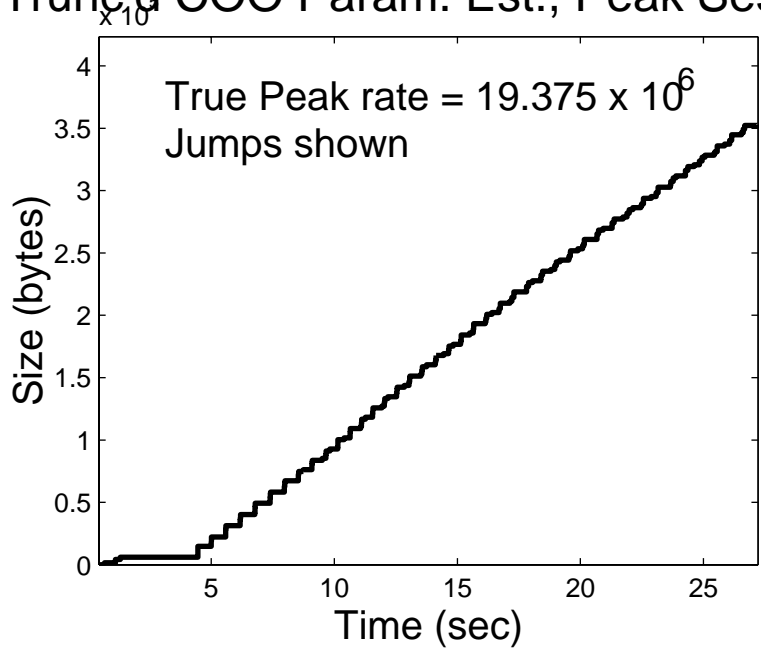

Trunc'd COO Param. Est., Off Peak Sess. 5

5 Casc. On-Off Simulated Traces

Summary statistics, based on 100 Sim's

Trunc'd COO Param. Est., Peak Sess. 1

5 Casc. On-Off Simulated Traces

Summary statistics, based on 100 Sim's

Trunc'd COO Param. Est., Peak Sess. 2

5 Casc. On-Off Simulated Traces

Summary statistics, based on 100 Sim's

Trunc'd COO Param. Est., Peak Sess. 3

5 Casc. On-Off Simulated Traces

Summary statistics, based on 100 Sim's

Trunc'd COO Param. Est., Peak Sess. 4

5 Casc. On-Off Simulated Traces

Summary statistics, based on 100 Sim's

Trunc'd COO Param. Est., Peak Sess. 5

5 Casc. On-Off Simulated Traces

Summary statistics, based on 100 Sim's