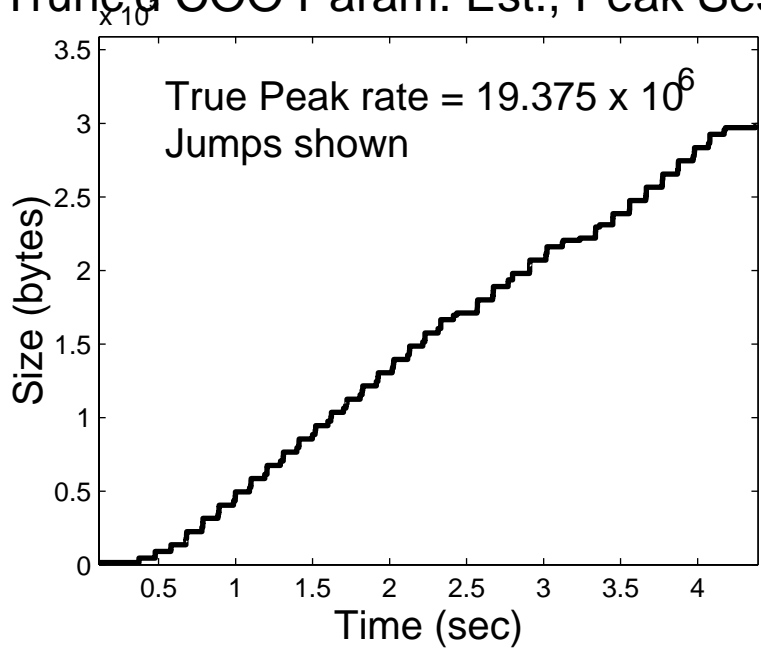

Trunc'd COO Param. Est., Off Peak Sess. 5

5 Casc. On-Off Simulated Traces

Summary statistics, based on 100 Sim's

Trunc'd COO Param. Est., Peak Sess. 1

5 Casc. On-Off Simulated Traces

Summary statistics, based on 100 Sim's

Trunc'd COO Param. Est., Peak Sess. 2

5 Casc. On-Off Simulated Traces

Summary statistics, based on 100 Sim's

Trunc'd COO Param. Est., Peak Sess. 3

5 Casc. On-Off Simulated Traces

Summary statistics, based on 100 Sim's

Trunc'd COO Param. Est., Peak Sess. 4

5 Casc. On-Off Simulated Traces

Summary statistics, based on 100 Sim's

Trunc'd COO Param. Est., Peak Sess. 5

5 Casc. On-Off Simulated Traces

Summary statistics, based on 100 Sim's