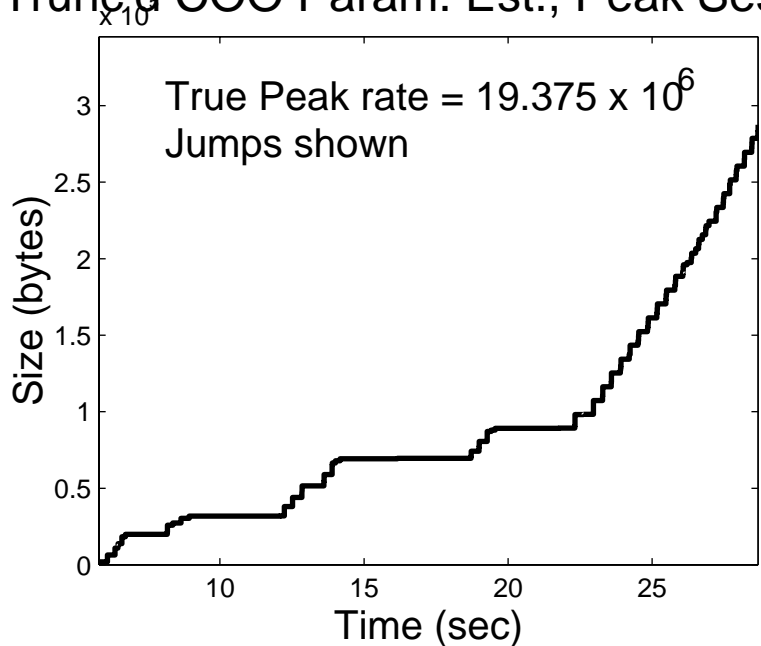

Trunc'd COO Param. Est., Off Peak Sess. 1

5 Casc. On-Off Simulated Traces

Summary statistics, based on 100 Sim's

Trunc'd COO Param. Est., Off Peak Sess. 2

5 Casc. On-Off Simulated Traces

Summary statistics, based on 100 Sim's

Trunc'd COO Param. Est., Off Peak Sess. 3

5 Casc. On-Off Simulated Traces

Summary statistics, based on 100 Sim's

Trunc'd COO Param. Est., Off Peak Sess. 4

5 Casc. On-Off Simulated Traces

Summary statistics, based on 100 Sim's

Trunc'd COO Param. Est., Off Peak Sess. 5

5 Casc. On-Off Simulated Traces

Summary statistics, based on 100 Sim's

Trunc'd COO Param. Est., Peak Sess. 1

5 Casc. On-Off Simulated Traces

Summary statistics, based on 100 Sim's

Trunc'd COO Param. Est., Peak Sess. 2

5 Casc. On-Off Simulated Traces

Summary statistics, based on 100 Sim's

Trunc'd COO Param. Est., Peak Sess. 3

5 Casc. On-Off Simulated Traces

Summary statistics, based on 100 Sim's