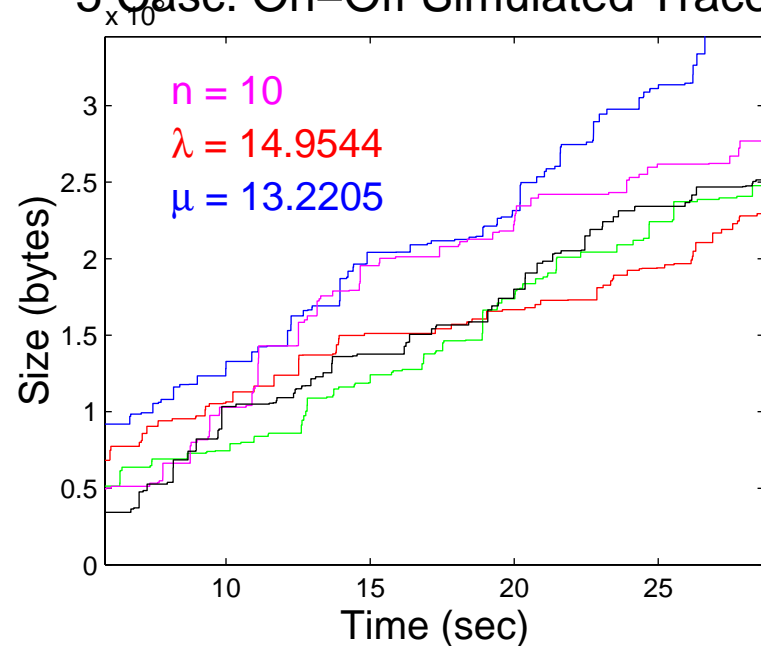

Trunc'd COO Param. Est., Off Peak Sess. 1

5 Casc. On-Off Simulated Traces

Summary statistics, based on 100 Sim's

Trunc'd COO Param. Est., Off Peak Sess. 2

5 Casc. On-Off Simulated Traces

Summary statistics, based on 100 Sim's

Trunc'd COO Param. Est., Off Peak Sess. 3

5 Casc. On-Off Simulated Traces

Summary statistics, based on 100 Sim's

Trunc'd COO Param. Est., Off Peak Sess. 4

5 Casc. On-Off Simulated Traces

Summary statistics, based on 100 Sim's

Trunc'd COO Param. Est., Off Peak Sess. 5

5 Casc. On-Off Simulated Traces

Summary statistics, based on 100 Sim's

Trunc'd COO Param. Est., Peak Sess. 1

5 Casc. On-Off Simulated Traces

Summary statistics, based on 100 Sim's

Trunc'd COO Param. Est., Peak Sess. 2

5 Casc. On-Off Simulated Traces

Summary statistics, based on 100 Sim's

Trunc'd COO Param. Est., Peak Sess. 3

5 Casc. On-Off Simulated Traces

Summary statistics, based on 100 Sim's