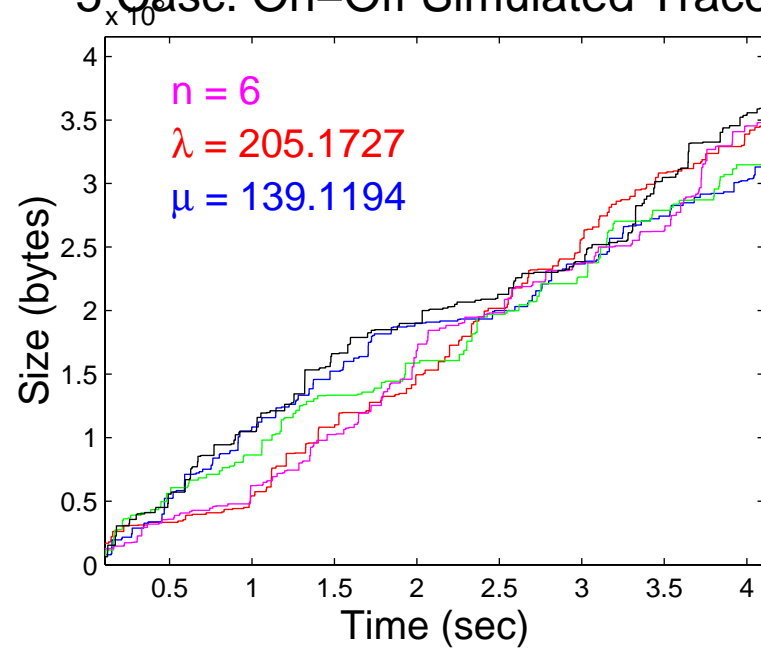

Trunc'd COO Param. Est., Off Peak Sess. 1

5 Casc. On-Off Simulated Traces

Summary statistics, based on 100 Sim's

Trunc'd COO Param. Est., Off Peak Sess. 2

5 Casc. On-Off Simulated Traces

Summary statistics, based on 100 Sim's

Trunc'd COO Param. Est., Peak Sess. 2

5 Casc. On-Off Simulated Traces

Summary statistics, based on 100 Sim's

Trunc'd COO Param. Est., Peak Sess. 3

5 Casc. On-Off Simulated Traces

Summary statistics, based on 100 Sim's

Trunc'd COO Param. Est., Peak Sess. 4

5 Casc. On-Off Simulated Traces

Summary statistics, based on 100 Sim's

Trunc'd COO Param. Est., Peak Sess. 5

5 Casc. On-Off Simulated Traces

Summary statistics, based on 100 Sim's