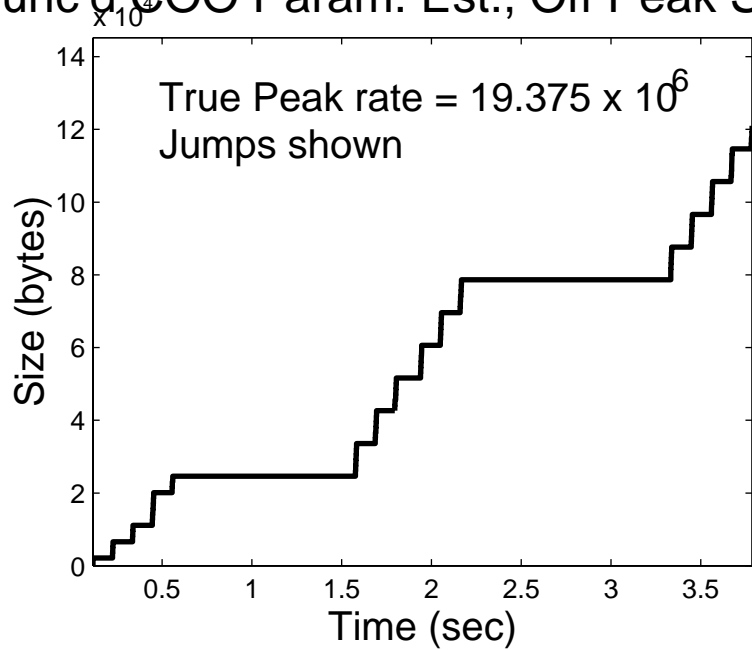

Trunc'd COO Param. Est., Off Peak Sess. 1

5 Casc. On-Off Simulated Traces

Summary statistics, based on 100 Sim's

Trunc'd COO Param. Est., Off Peak Sess. 2

5 Casc. On-Off Simulated Traces

Summary statistics, based on 100 Sim's

Trunc'd COO Param. Est., Off Peak Sess. 3

5 Casc. On-Off Simulated Traces

Summary statistics, based on 100 Sim's

Trunc'd COO Param. Est., Off Peak Sess. 4

5 Casc. On-Off Simulated Traces

Summary statistics, based on 100 Sim's

Trunc'd COO Param. Est., Off Peak Sess. 5

5 Casc. On-Off Simulated Traces

Summary statistics, based on 100 Sim's

Trunc'd COO Param. Est., Peak Sess. 1

5 Casc. On-Off Simulated Traces

Summary statistics, based on 100 Sim's

Trunc'd COO Param. Est., Peak Sess. 2

5 Casc. On-Off Simulated Traces

Summary statistics, based on 100 Sim's

Trunc'd COO Param. Est., Peak Sess. 3

5 Casc. On-Off Simulated Traces

Summary statistics, based on 100 Sim's