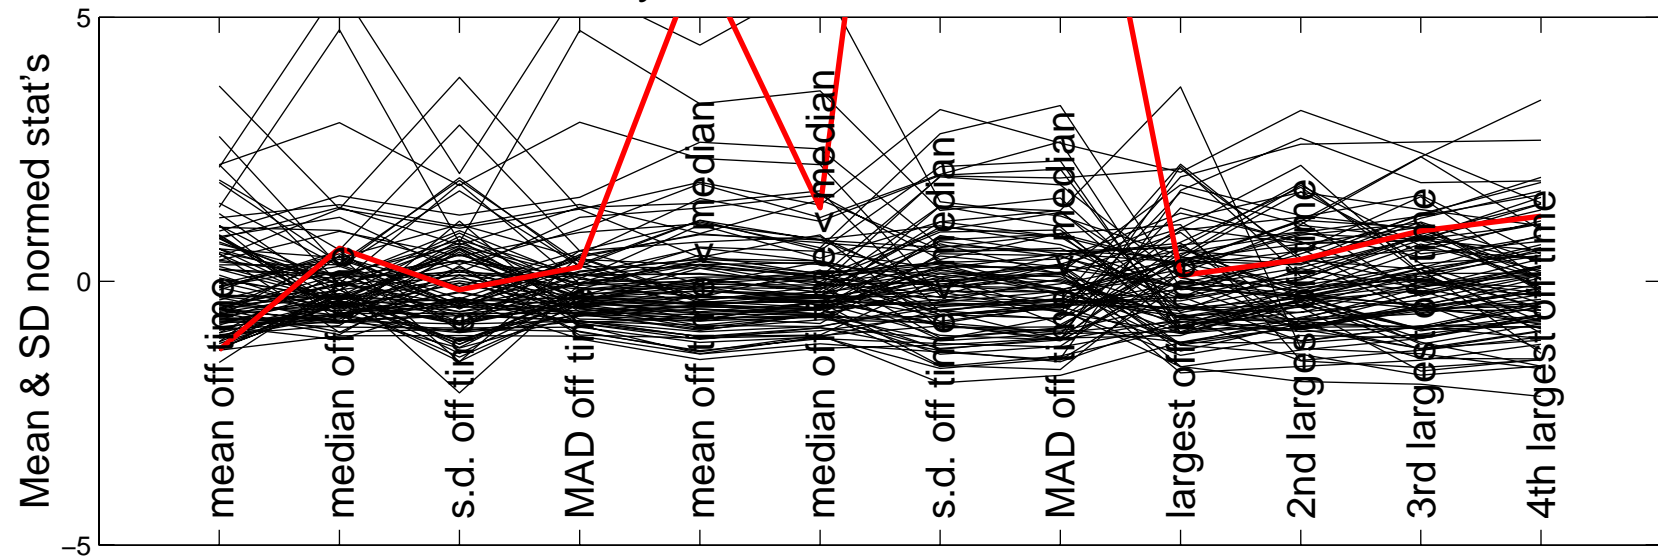

Trunc'd COO Param. Est., Off Peak Sess. 1

5 Casc. On-Off Simulated Traces

Summary statistics, based on 100 Sim's

Trunc'd COO Param. Est., Off Peak Sess. 2

5 Casc. On-Off Simulated Traces

Summary statistics, based on 100 Sim's

Trunc'd COO Param. Est., Off Peak Sess. 3

5 Casc. On-Off Simulated Traces

Summary statistics, based on 100 Sim's

Trunc'd COO Param. Est., Off Peak Sess. 4

5 Casc. On-Off Simulated Traces

Summary statistics, based on 100 Sim's

Trunc'd COO Param. Est., Off Peak Sess. 5

5 Casc. On-Off Simulated Traces

Summary statistics, based on 100 Sim's

Trunc'd COO Param. Est., Peak Sess. 1

5 Casc. On-Off Simulated Traces

Summary statistics, based on 100 Sim's

Trunc'd COO Param. Est., Peak Sess. 2

5 Casc. On-Off Simulated Traces

Summary statistics, based on 100 Sim's

Trunc'd COO Param. Est., Peak Sess. 3

5 Casc. On-Off Simulated Traces

Summary statistics, based on 100 Sim's