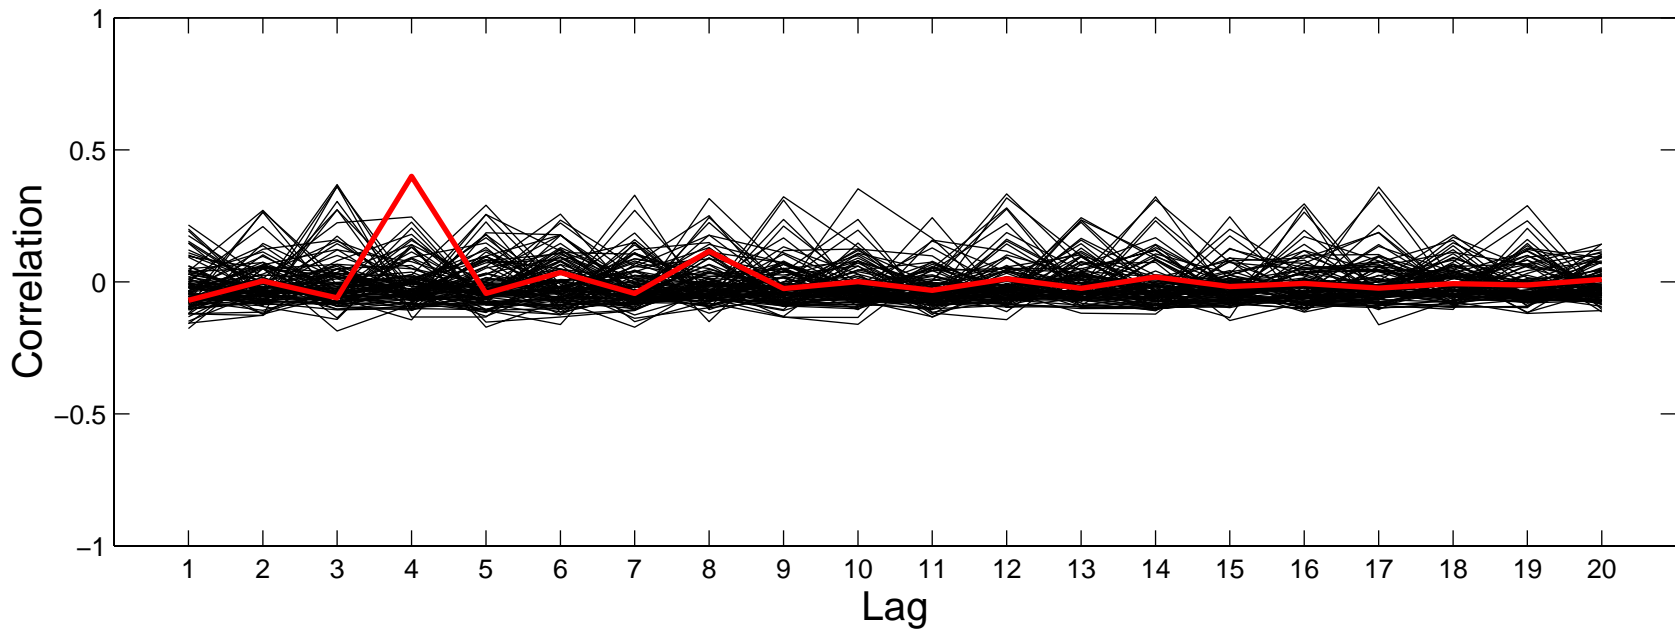

Trunc'd COO Param. Est., Off Peak Sess. 1

5 Casc. On-Off Simulated Traces

Autocorrelations, based on 100 Sim's

Trunc'd COO Param. Est., Off Peak Sess. 2

5 Casc. On-Off Simulated Traces

Autocorrelations, based on 100 Sim's

Trunc'd COO Param. Est., Off Peak Sess. 3

5 Casc. On-Off Simulated Traces

Autocorrelations, based on 100 Sim's

Trunc'd COO Param. Est., Off Peak Sess. 4

5 Casc. On-Off Simulated Traces

Autocorrelations, based on 100 Sim's

Trunc'd COO Param. Est., Off Peak Sess. 5

5 Casc. On-Off Simulated Traces

Autocorrelations, based on 100 Sim's

Trunc'd COO Param. Est., Peak Sess. 1

5 Casc. On-Off Simulated Traces

Autocorrelations, based on 100 Sim's

Trunc'd COO Param. Est., Peak Sess. 2

5 Casc. On-Off Simulated Traces

Autocorrelations, based on 100 Sim's

Trunc'd COO Param. Est., Peak Sess. 3

5 Casc. On-Off Simulated Traces

Autocorrelations, based on 100 Sim's