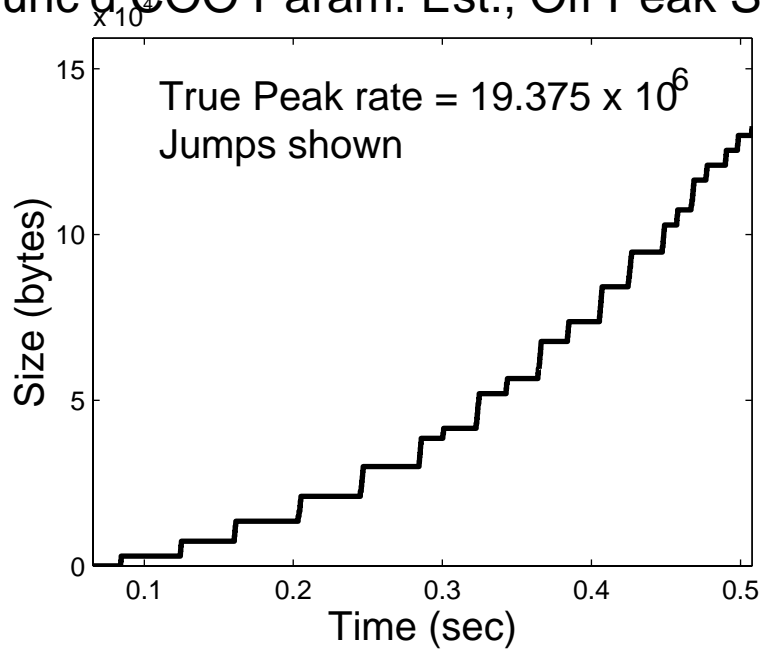

Trunc'd COO Param. Est., Off Peak Sess. 1

5 Casc. On-Off Simulated Traces

Autocorrelations, based on 100 Sim's

Trunc'd COO Param. Est., Off Peak Sess. 2

5 Casc. On-Off Simulated Traces

Autocorrelations, based on 100 Sim's

Trunc'd COO Param. Est., Off Peak Sess. 3

5 Casc. On-Off Simulated Traces

Autocorrelations, based on 100 Sim's

Trunc'd COO Param. Est., Off Peak Sess. 4

5 Casc. On-Off Simulated Traces

Autocorrelations, based on 100 Sim's

Trunc'd COO Param. Est., Off Peak Sess. 5

5 Casc. On-Off Simulated Traces

Autocorrelations, based on 100 Sim's

Trunc'd COO Param. Est., Peak Sess. 1

5 Casc. On-Off Simulated Traces

Autocorrelations, based on 100 Sim's

Trunc'd COO Param. Est., Peak Sess. 2

5 Casc. On-Off Simulated Traces

Autocorrelations, based on 100 Sim's

Trunc'd COO Param. Est., Peak Sess. 3

5 Casc. On-Off Simulated Traces

Autocorrelations, based on 100 Sim's