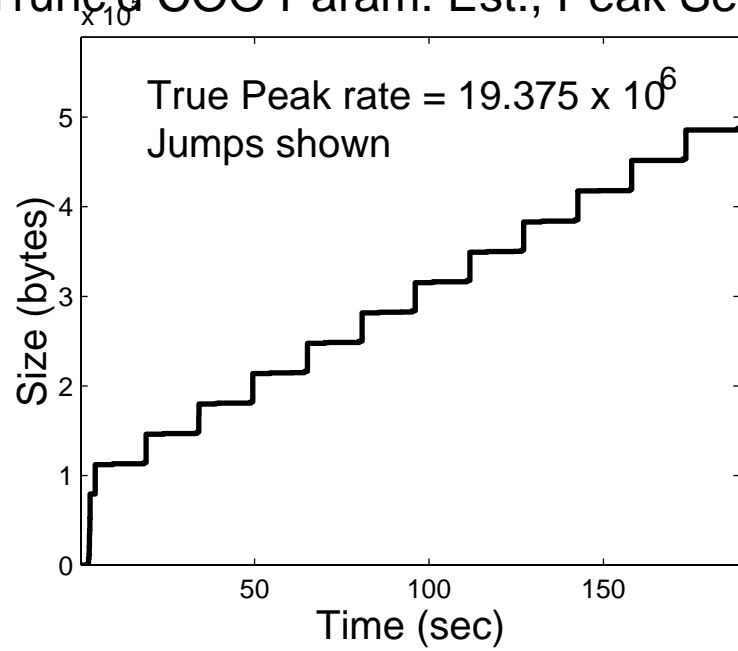

Trunc'd COO Param. Est., Off Peak Sess. 1

5 Casc. On-Off Simulated Traces

Autocorrelations, based on 100 Sim's

Trunc'd COO Param. Est., Off Peak Sess. 2

5 Casc. On-Off Simulated Traces

Autocorrelations, based on 100 Sim's

Trunc'd COO Param. Est., Off Peak Sess. 3

5 Casc. On-Off Simulated Traces

Autocorrelations, based on 100 Sim's

Trunc'd COO Param. Est., Off Peak Sess. 4

5 Casc. On-Off Simulated Traces

Autocorrelations, based on 100 Sim's

Trunc'd COO Param. Est., Off Peak Sess. 5

5 Casc. On-Off Simulated Traces

Autocorrelations, based on 100 Sim's

Trunc'd COO Param. Est., Peak Sess. 1

5 Casc. On-Off Simulated Traces

Autocorrelations, based on 100 Sim's

Trunc'd COO Param. Est., Peak Sess. 2

5 Casc. On-Off Simulated Traces

Autocorrelations, based on 100 Sim's

Trunc'd COO Param. Est., Peak Sess. 3

5 Casc. On-Off Simulated Traces

Autocorrelations, based on 100 Sim's