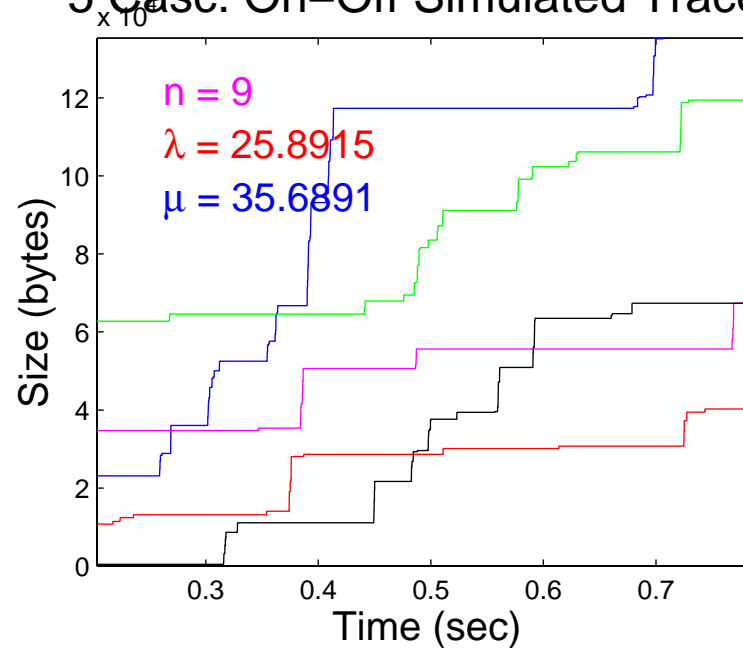

Trunc'd COO Param. Est., Off Peak Sess. 1

5 Casc. On-Off Simulated Traces

Autocorrelations, based on 100 Sim's

Trunc'd COO Param. Est., Off Peak Sess. 2

5 Casc. On-Off Simulated Traces

Autocorrelations, based on 100 Sim's

Trunc'd COO Param. Est., Off Peak Sess. 3

5 Casc. On-Off Simulated Traces

Autocorrelations, based on 100 Sim's

Trunc'd COO Param. Est., Off Peak Sess. 4

5 Casc. On-Off Simulated Traces

Autocorrelations, based on 100 Sim's

Trunc'd COO Param. Est., Off Peak Sess. 5

5 Casc. On-Off Simulated Traces

Autocorrelations, based on 100 Sim's

Trunc'd COO Param. Est., Peak Sess. 1

5 Casc. On-Off Simulated Traces

Autocorrelations, based on 100 Sim's

Trunc'd COO Param. Est., Peak Sess. 2

5 Casc. On-Off Simulated Traces

Autocorrelations, based on 100 Sim's

Trunc'd COO Param. Est., Peak Sess. 3

5 Casc. On-Off Simulated Traces

Autocorrelations, based on 100 Sim's