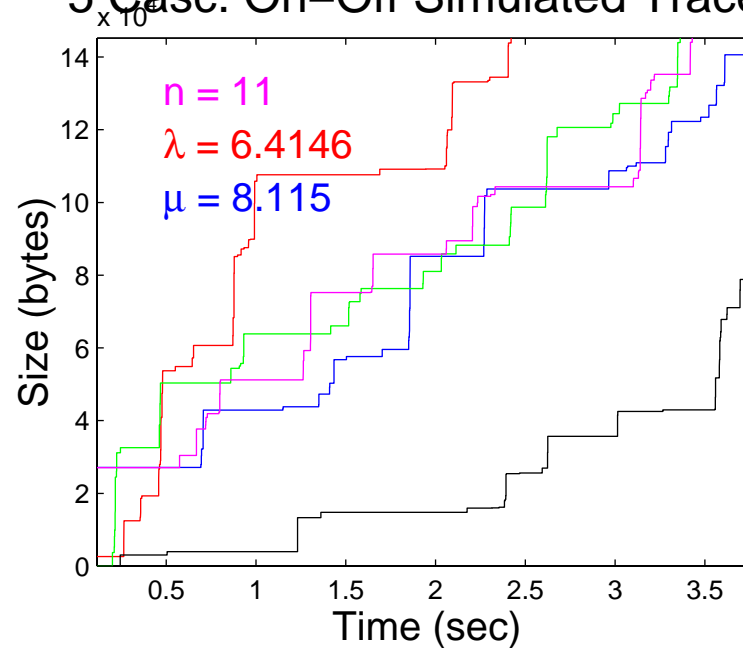

Trunc'd COO Param. Est., Off Peak Sess. 1

5 Casc. On-Off Simulated Traces

Autocorrelations, based on 100 Sim's

Trunc'd COO Param. Est., Off Peak Sess. 2

5 Casc. On-Off Simulated Traces

Autocorrelations, based on 100 Sim's

Trunc'd COO Param. Est., Off Peak Sess. 3

5 Casc. On-Off Simulated Traces

Autocorrelations, based on 100 Sim's

Trunc'd COO Param. Est., Off Peak Sess. 4

5 Casc. On-Off Simulated Traces

Autocorrelations, based on 100 Sim's

Trunc'd COO Param. Est., Off Peak Sess. 5

5 Casc. On-Off Simulated Traces

Autocorrelations, based on 100 Sim's

Trunc'd COO Param. Est., Peak Sess. 1

5 Casc. On-Off Simulated Traces

Autocorrelations, based on 100 Sim's

Trunc'd COO Param. Est., Peak Sess. 2

5 Casc. On-Off Simulated Traces

Autocorrelations, based on 100 Sim's

Trunc'd COO Param. Est., Peak Sess. 3

5 Casc. On-Off Simulated Traces

Autocorrelations, based on 100 Sim's