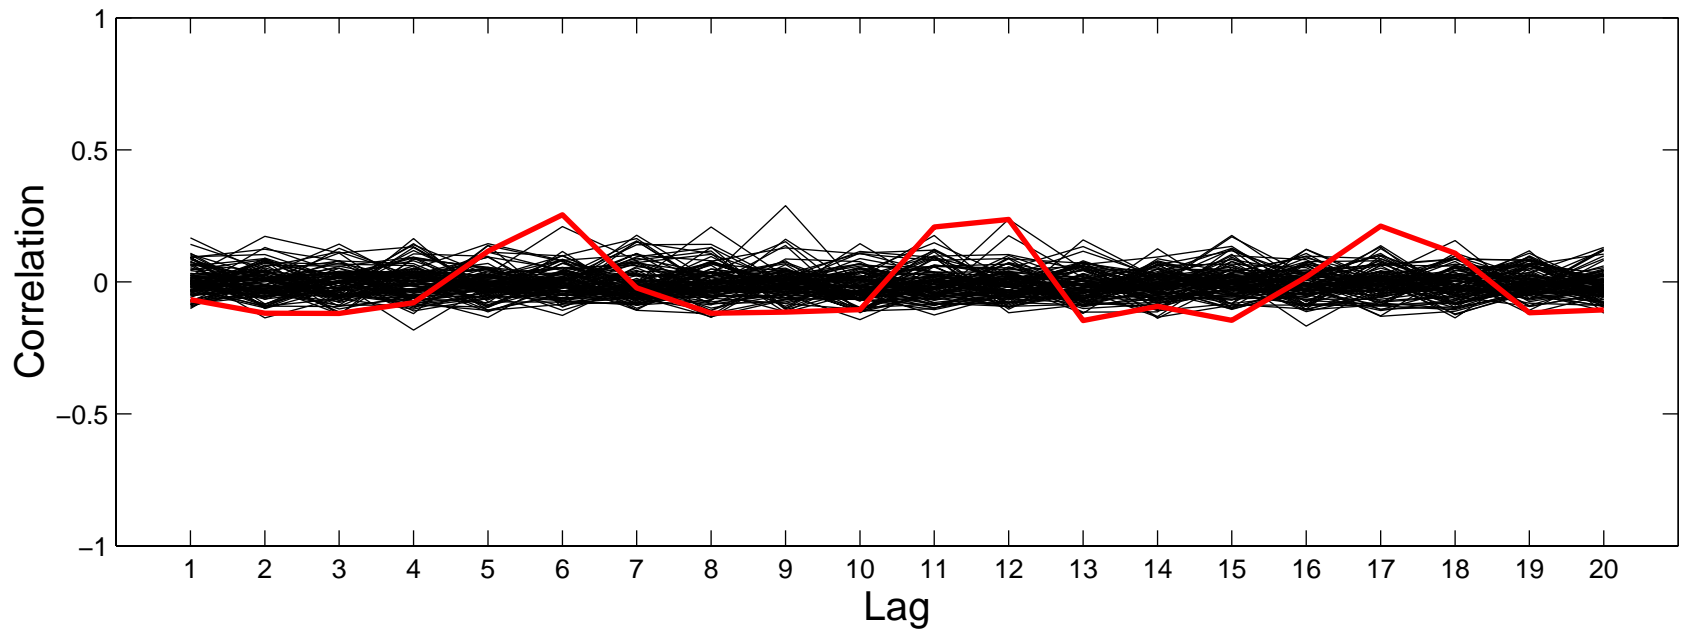

Trunc'd COO Param. Est., Off Peak Sess. 1

5 Casc. On-Off Simulated Traces

Autocorrelations, based on 100 Sim's

Trunc'd COO Param. Est., Off Peak Sess. 2

5 Casc. On-Off Simulated Traces

Autocorrelations, based on 100 Sim's

Trunc'd COO Param. Est., Off Peak Sess. 5

5 Casc. On-Off Simulated Traces

Autocorrelations, based on 100 Sim's

Trunc'd COO Param. Est., Peak Sess. 1

5 Casc. On-Off Simulated Traces

Autocorrelations, based on 100 Sim's

Trunc'd COO Param. Est., Peak Sess. 2

5 Casc. On-Off Simulated Traces

Autocorrelations, based on 100 Sim's

Trunc'd COO Param. Est., Peak Sess. 3

5 Casc. On-Off Simulated Traces

Autocorrelations, based on 100 Sim's

Trunc'd COO Param. Est., Peak Sess. 4

5 Casc. On-Off Simulated Traces

Autocorrelations, based on 100 Sim's

Trunc'd COO Param. Est., Peak Sess. 5

5 Casc. On-Off Simulated Traces

Autocorrelations, based on 100 Sim's