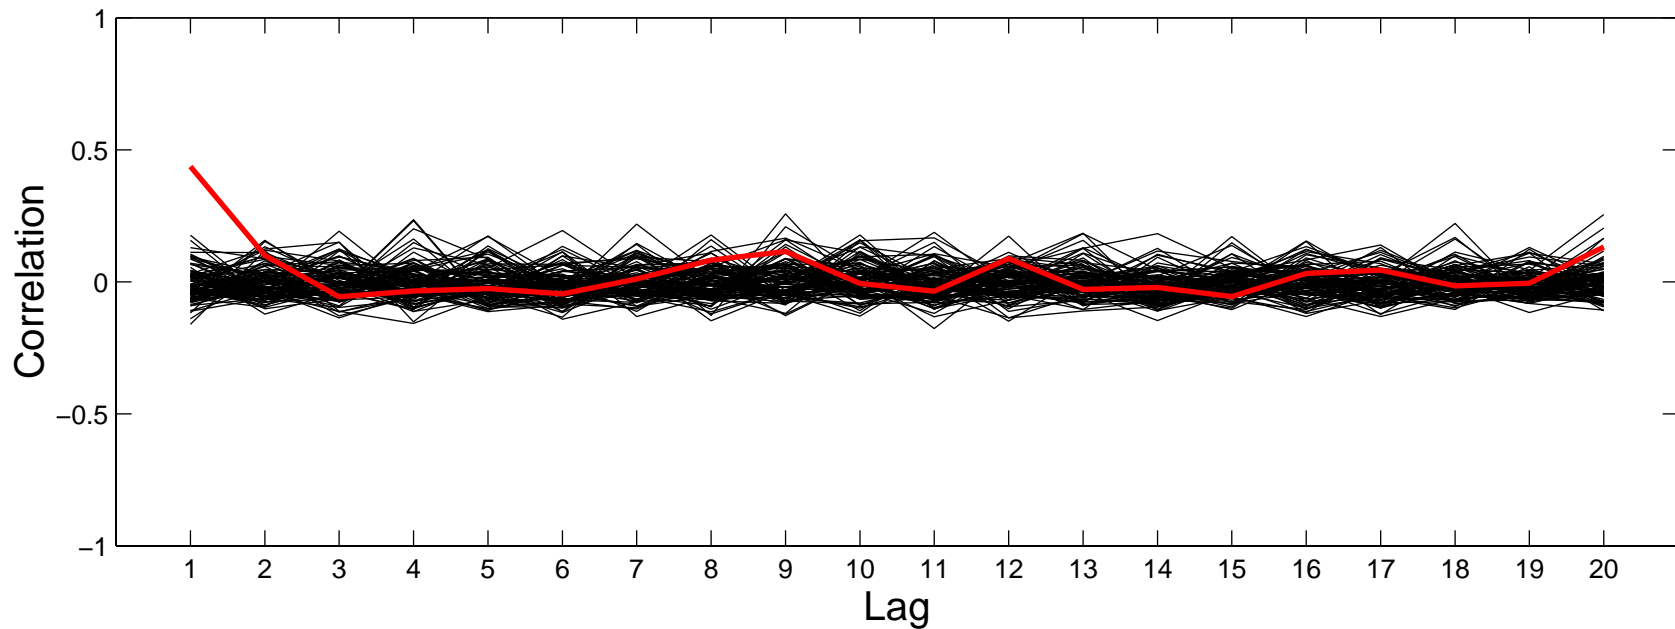

Trunc'd COO Param. Est., Off Peak Sess. 1

5 Casc. On-Off Simulated Traces

Autocorrelations, based on 100 Sim's

Trunc'd COO Param. Est., Off Peak Sess. 2

5 Casc. On-Off Simulated Traces

Autocorrelations, based on 100 Sim's

Trunc'd COO Param. Est., Off Peak Sess. 3

5 Casc. On-Off Simulated Traces

Autocorrelations, based on 100 Sim's

Trunc'd COO Param. Est., Off Peak Sess. 4

5 Casc. On-Off Simulated Traces

Autocorrelations, based on 100 Sim's

Trunc'd COO Param. Est., Off Peak Sess. 5

5 Casc. On-Off Simulated Traces

Autocorrelations, based on 100 Sim's

Trunc'd COO Param. Est., Peak Sess. 1

5 Casc. On-Off Simulated Traces

Autocorrelations, based on 100 Sim's

Trunc'd COO Param. Est., Peak Sess. 2

5 Casc. On-Off Simulated Traces

Autocorrelations, based on 100 Sim's

Trunc'd COO Param. Est., Peak Sess. 3

5 Casc. On-Off Simulated Traces

Autocorrelations, based on 100 Sim's