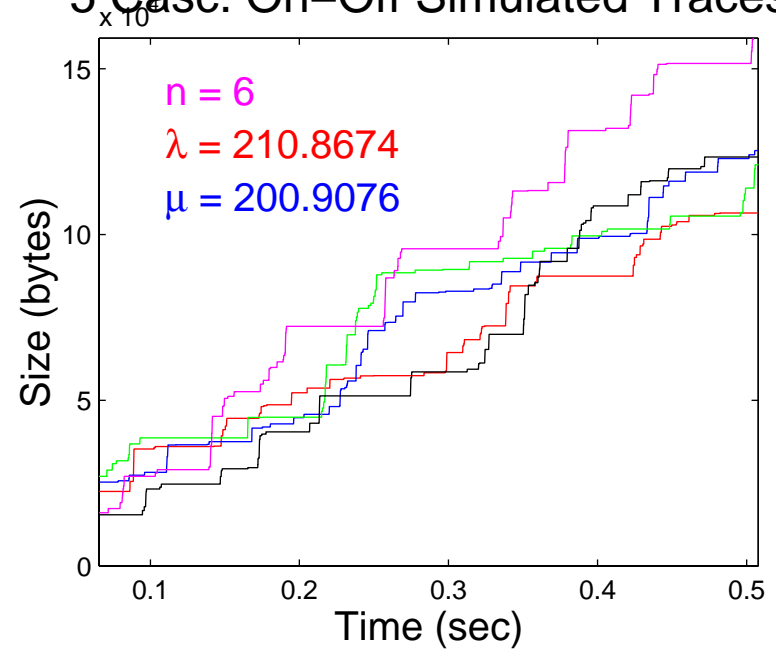

Trunc'd COO Param. Est., Off Peak Sess. 1

5 Casc. On-Off Simulated Traces

Autocorrelations, based on 100 Sim's

Trunc'd COO Param. Est., Off Peak Sess. 2

5 Casc. On-Off Simulated Traces

Autocorrelations, based on 100 Sim's

Trunc'd COO Param. Est., Off Peak Sess. 3

5 Casc. On-Off Simulated Traces

Autocorrelations, based on 100 Sim's

Trunc'd COO Param. Est., Off Peak Sess. 4

5 Casc. On-Off Simulated Traces

Autocorrelations, based on 100 Sim's

Trunc'd COO Param. Est., Off Peak Sess. 5

5 Casc. On-Off Simulated Traces

Autocorrelations, based on 100 Sim's

Trunc'd COO Param. Est., Peak Sess. 1

5 Casc. On-Off Simulated Traces

Autocorrelations, based on 100 Sim's

Trunc'd COO Param. Est., Peak Sess. 2

5 Casc. On-Off Simulated Traces

Autocorrelations, based on 100 Sim's

Trunc'd COO Param. Est., Peak Sess. 3

5 Casc. On-Off Simulated Traces

Autocorrelations, based on 100 Sim's