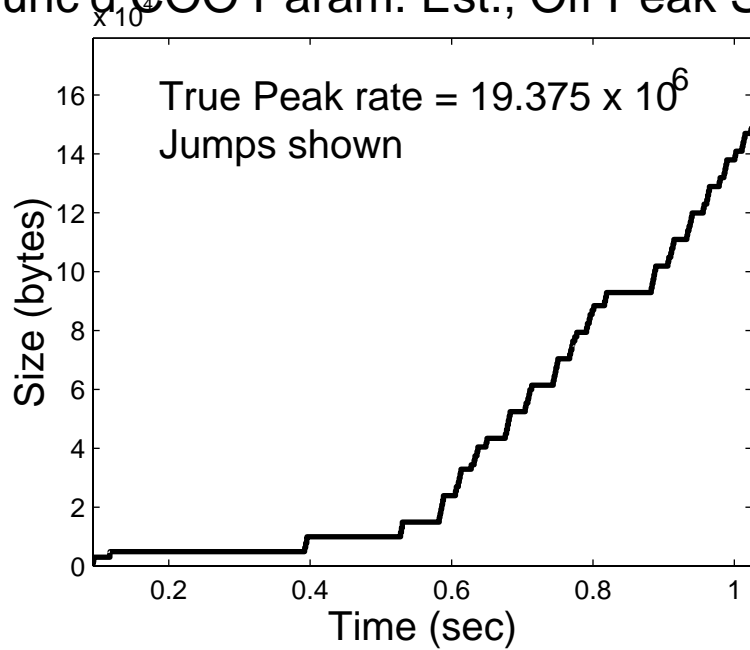

Trunc'd COO Param. Est., Off Peak Sess. 1

5 Casc. On-Off Simulated Traces

Autocorrelations, based on 100 Sim's

Trunc'd COO Param. Est., Off Peak Sess. 2

5 Casc. On-Off Simulated Traces

Autocorrelations, based on 100 Sim's

Trunc'd COO Param. Est., Off Peak Sess. 3

5 Casc. On-Off Simulated Traces

Autocorrelations, based on 100 Sim's

Trunc'd COO Param. Est., Off Peak Sess. 4

5 Casc. On-Off Simulated Traces

Autocorrelations, based on 100 Sim's

Trunc'd COO Param. Est., Off Peak Sess. 5

5 Casc. On-Off Simulated Traces

Autocorrelations, based on 100 Sim's

Trunc'd COO Param. Est., Peak Sess. 1

5 Casc. On-Off Simulated Traces

Autocorrelations, based on 100 Sim's

Trunc'd COO Param. Est., Peak Sess. 2

5 Casc. On-Off Simulated Traces

Autocorrelations, based on 100 Sim's

Trunc'd COO Param. Est., Peak Sess. 3

5 Casc. On-Off Simulated Traces

Autocorrelations, based on 100 Sim's