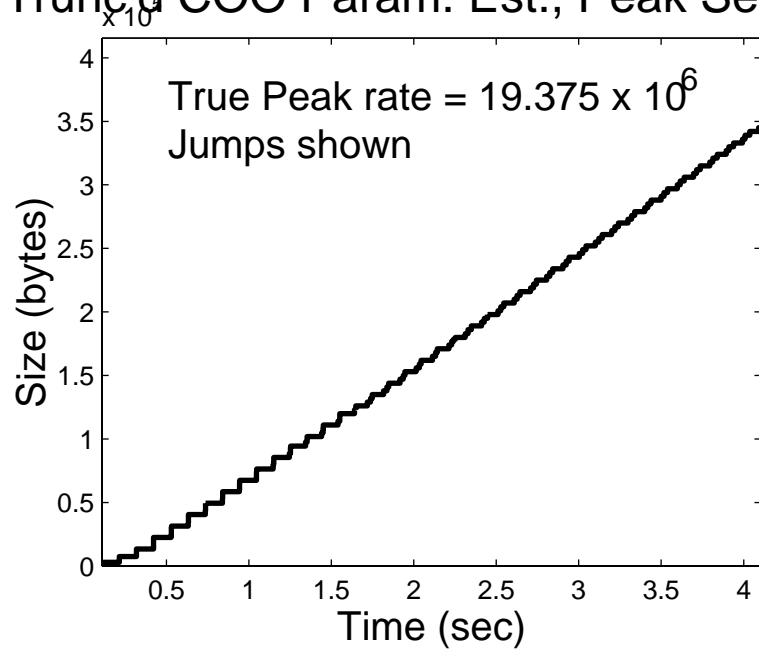

Trunc'd COO Param. Est., Off Peak Sess. 1

5 Casc. On-Off Simulated Traces

Autocorrelations, based on 100 Sim's

Trunc'd COO Param. Est., Off Peak Sess. 2

5 Casc. On-Off Simulated Traces

Autocorrelations, based on 100 Sim's

Trunc'd COO Param. Est., Peak Sess. 2

5 Casc. On-Off Simulated Traces

Autocorrelations, based on 100 Sim's

Trunc'd COO Param. Est., Peak Sess. 3

5 Casc. On-Off Simulated Traces

Autocorrelations, based on 100 Sim's

Trunc'd COO Param. Est., Peak Sess. 4

5 Casc. On-Off Simulated Traces

Autocorrelations, based on 100 Sim's

Trunc'd COO Param. Est., Peak Sess. 5

5 Casc. On-Off Simulated Traces

Autocorrelations, based on 100 Sim's