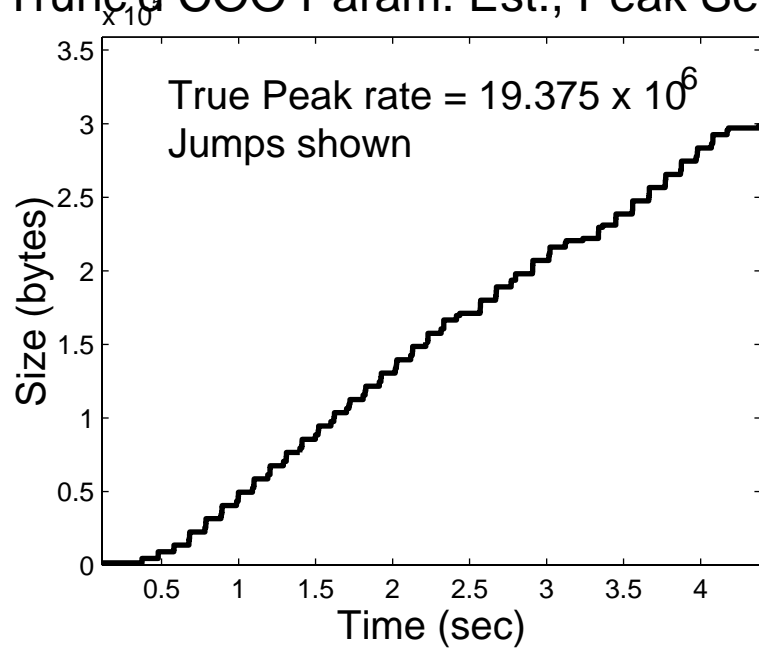

Trunc'd COO Param. Est., Off Peak Sess. 1

5 Casc. On-Off Simulated Traces

Autocorrelations, based on 100 Sim's

Trunc'd COO Param. Est., Off Peak Sess. 2

5 Casc. On-Off Simulated Traces

Autocorrelations, based on 100 Sim's

Trunc'd COO Param. Est., Off Peak Sess. 5

5 Casc. On-Off Simulated Traces

Autocorrelations, based on 100 Sim's

Trunc'd COO Param. Est., Peak Sess. 1

5 Casc. On-Off Simulated Traces

Autocorrelations, based on 100 Sim's

Trunc'd COO Param. Est., Peak Sess. 2

5 Casc. On-Off Simulated Traces

Autocorrelations, based on 100 Sim's

Trunc'd COO Param. Est., Peak Sess. 3

5 Casc. On-Off Simulated Traces

Autocorrelations, based on 100 Sim's

Trunc'd COO Param. Est., Peak Sess. 4

5 Casc. On-Off Simulated Traces

Autocorrelations, based on 100 Sim's

Trunc'd COO Param. Est., Peak Sess. 5

5 Casc. On-Off Simulated Traces

Autocorrelations, based on 100 Sim's