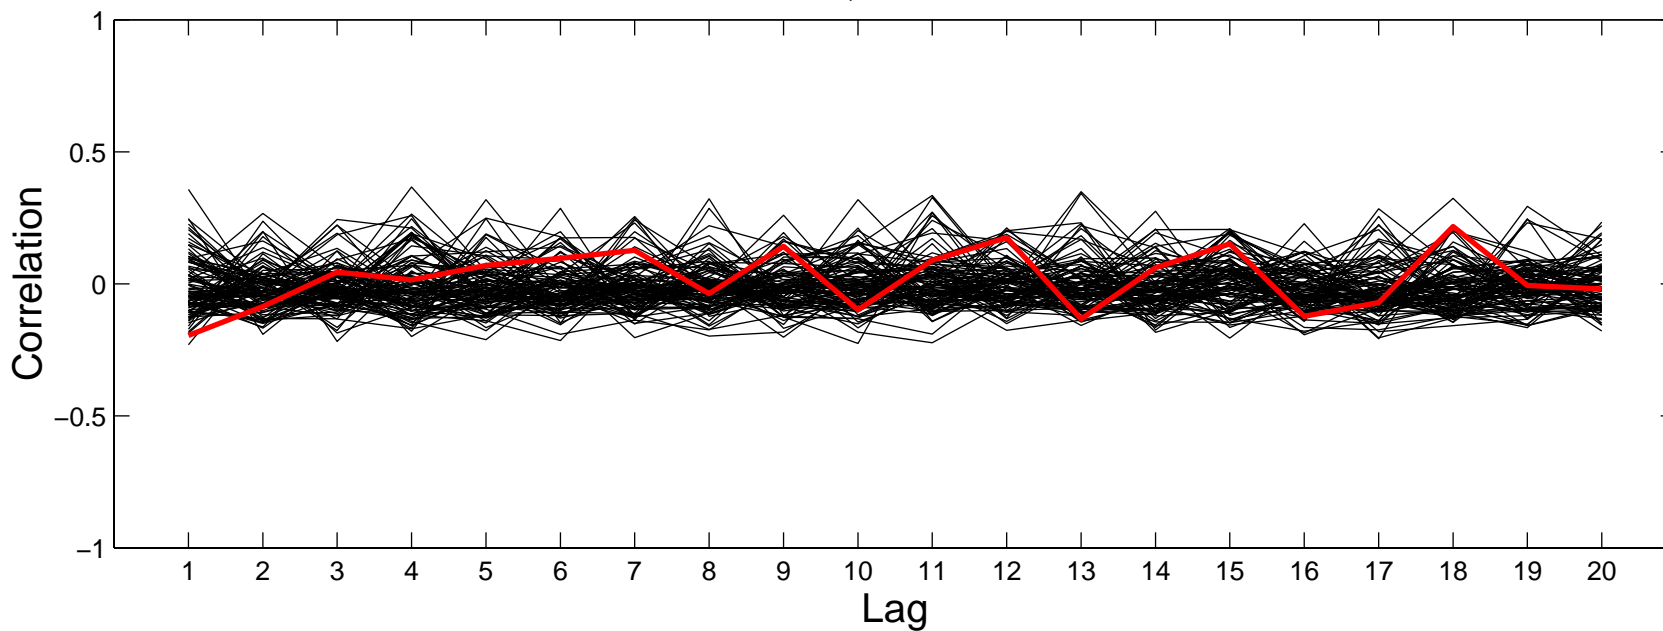

Trunc'd COO Param. Est., Off Peak Sess. 1

5 Casc. On-Off Simulated Traces

Autocorrelations, based on 100 Sim's

Trunc'd COO Param. Est., Off Peak Sess. 2

5 Casc. On-Off Simulated Traces

Autocorrelations, based on 100 Sim's

Trunc'd COO Param. Est., Off Peak Sess. 3

5 Casc. On-Off Simulated Traces

Autocorrelations, based on 100 Sim's

Trunc'd COO Param. Est., Off Peak Sess. 4

5 Casc. On-Off Simulated Traces

Autocorrelations, based on 100 Sim's

Trunc'd COO Param. Est., Off Peak Sess. 5

5 Casc. On-Off Simulated Traces

Autocorrelations, based on 100 Sim's

Trunc'd COO Param. Est., Peak Sess. 1

5 Casc. On-Off Simulated Traces

Autocorrelations, based on 100 Sim's

Trunc'd COO Param. Est., Peak Sess. 2

5 Casc. On-Off Simulated Traces

Autocorrelations, based on 100 Sim's

Trunc'd COO Param. Est., Peak Sess. 3

5 Casc. On-Off Simulated Traces

Autocorrelations, based on 100 Sim's