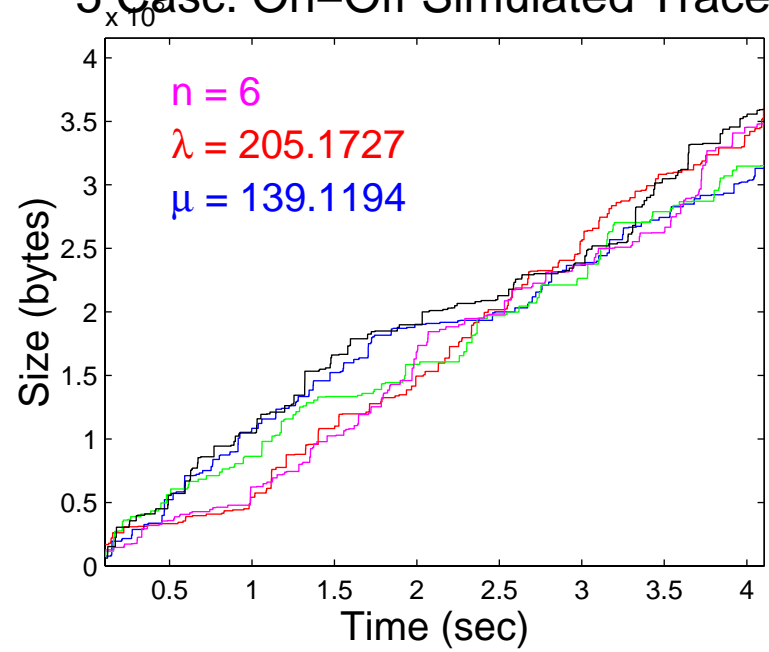

Trunc'd COO Param. Est., Off Peak Sess. 1

5 Casc. On-Off Simulated Traces

Autocorrelations, based on 100 Sim's

Trunc'd COO Param. Est., Off Peak Sess. 2

5 Casc. On-Off Simulated Traces

Autocorrelations, based on 100 Sim's

Trunc'd COO Param. Est., Off Peak Sess. 5

5 Casc. On-Off Simulated Traces

Autocorrelations, based on 100 Sim's

Trunc'd COO Param. Est., Peak Sess. 1

5 Casc. On-Off Simulated Traces

Autocorrelations, based on 100 Sim's

Trunc'd COO Param. Est., Peak Sess. 2

5 Casc. On-Off Simulated Traces

Autocorrelations, based on 100 Sim's

Trunc'd COO Param. Est., Peak Sess. 3

5 Casc. On-Off Simulated Traces

Autocorrelations, based on 100 Sim's

Trunc'd COO Param. Est., Peak Sess. 4

5 Casc. On-Off Simulated Traces

Autocorrelations, based on 100 Sim's

Trunc'd COO Param. Est., Peak Sess. 5

5 Casc. On-Off Simulated Traces

Autocorrelations, based on 100 Sim's