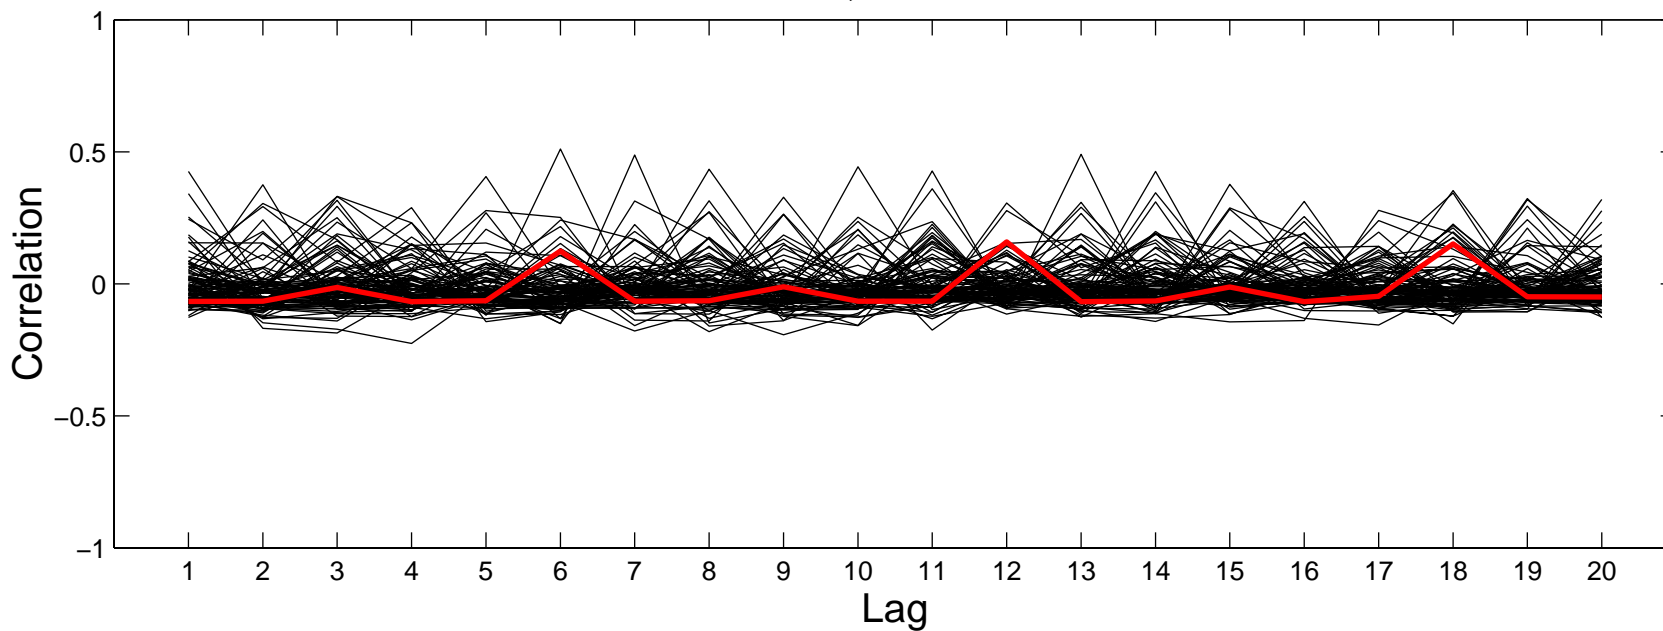

Trunc'd COO Param. Est., Off Peak Sess. 1

5 Casc. On-Off Simulated Traces

Autocorrelations, based on 100 Sim's

Trunc'd COO Param. Est., Off Peak Sess. 2

5 Casc. On-Off Simulated Traces

Autocorrelations, based on 100 Sim's

Trunc'd COO Param. Est., Off Peak Sess. 3

5 Casc. On-Off Simulated Traces

Autocorrelations, based on 100 Sim's

Trunc'd COO Param. Est., Off Peak Sess. 4

5 Casc. On-Off Simulated Traces

Autocorrelations, based on 100 Sim's

Trunc'd COO Param. Est., Off Peak Sess. 5

5 Casc. On-Off Simulated Traces

Autocorrelations, based on 100 Sim's

Trunc'd COO Param. Est., Peak Sess. 1

5 Casc. On-Off Simulated Traces

Autocorrelations, based on 100 Sim's

Trunc'd COO Param. Est., Peak Sess. 2

5 Casc. On-Off Simulated Traces

Autocorrelations, based on 100 Sim's

Trunc'd COO Param. Est., Peak Sess. 3

5 Casc. On-Off Simulated Traces

Autocorrelations, based on 100 Sim's