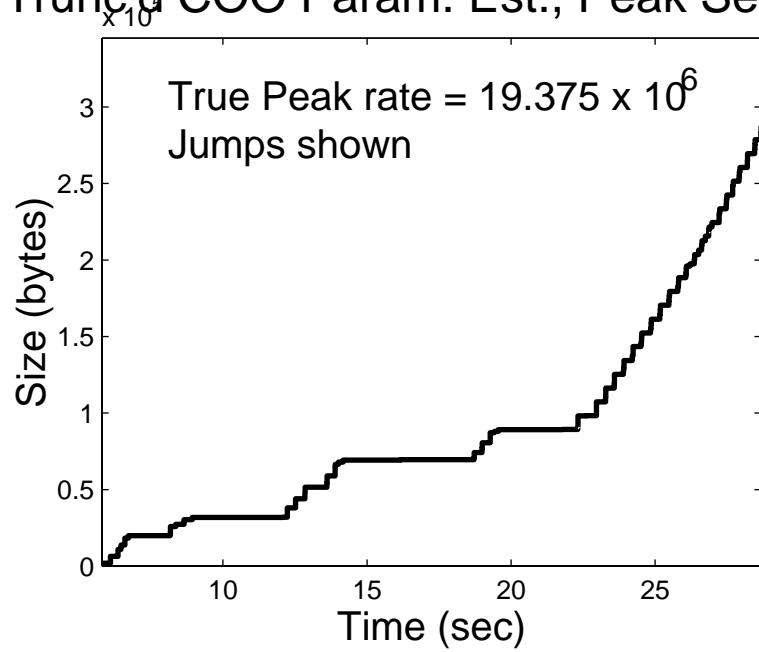

Trunc'd COO Param. Est., Off Peak Sess. 1

5 Casc. On-Off Simulated Traces

Autocorrelations, based on 100 Sim's

Trunc'd COO Param. Est., Off Peak Sess. 2

5 Casc. On-Off Simulated Traces

Autocorrelations, based on 100 Sim's

Trunc'd COO Param. Est., Off Peak Sess. 3

5 Casc. On-Off Simulated Traces

Autocorrelations, based on 100 Sim's

Trunc'd COO Param. Est., Off Peak Sess. 4

5 Casc. On-Off Simulated Traces

Autocorrelations, based on 100 Sim's

Trunc'd COO Param. Est., Off Peak Sess. 5

5 Casc. On-Off Simulated Traces

Autocorrelations, based on 100 Sim's

Trunc'd COO Param. Est., Peak Sess. 1

5 Casc. On-Off Simulated Traces

Autocorrelations, based on 100 Sim's

Trunc'd COO Param. Est., Peak Sess. 2

5 Casc. On-Off Simulated Traces

Autocorrelations, based on 100 Sim's

Trunc'd COO Param. Est., Peak Sess. 3

5 Casc. On-Off Simulated Traces

Autocorrelations, based on 100 Sim's