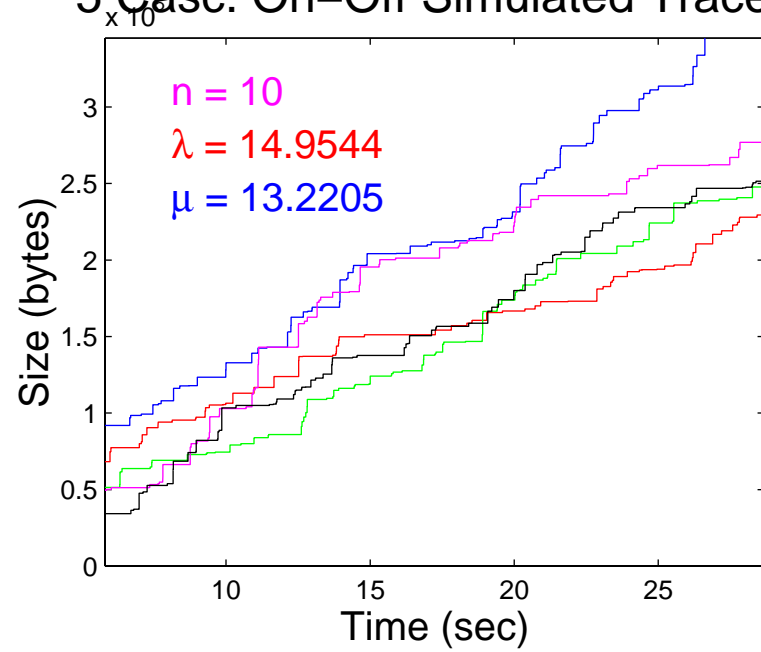

Trunc'd COO Param. Est., Off Peak Sess. 1

5 Casc. On-Off Simulated Traces

Autocorrelations, based on 100 Sim's

Trunc'd COO Param. Est., Off Peak Sess. 2

5 Casc. On-Off Simulated Traces

Autocorrelations, based on 100 Sim's

Trunc'd COO Param. Est., Off Peak Sess. 3

5 Casc. On-Off Simulated Traces

Autocorrelations, based on 100 Sim's

Trunc'd COO Param. Est., Off Peak Sess. 4

5 Casc. On-Off Simulated Traces

Autocorrelations, based on 100 Sim's

Trunc'd COO Param. Est., Off Peak Sess. 5

5 Casc. On-Off Simulated Traces

Autocorrelations, based on 100 Sim's

Trunc'd COO Param. Est., Peak Sess. 1

5 Casc. On-Off Simulated Traces

Autocorrelations, based on 100 Sim's

Trunc'd COO Param. Est., Peak Sess. 2

5 Casc. On-Off Simulated Traces

Autocorrelations, based on 100 Sim's

Trunc'd COO Param. Est., Peak Sess. 3

5 Casc. On-Off Simulated Traces

Autocorrelations, based on 100 Sim's