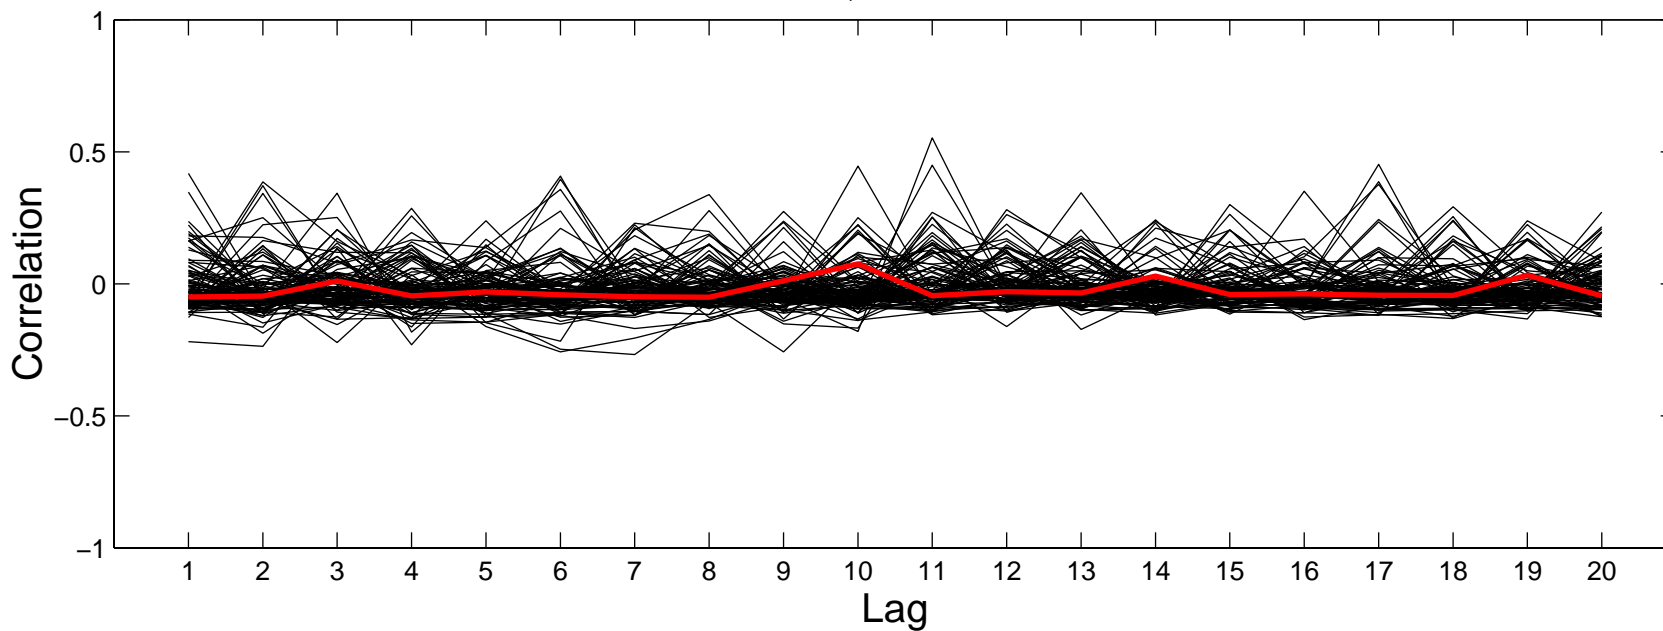

Trunc'd COO Param. Est., Off Peak Sess. 1

5 Casc. On-Off Simulated Traces

Autocorrelations, based on 100 Sim's

Trunc'd COO Param. Est., Off Peak Sess. 2

5 Casc. On-Off Simulated Traces

Autocorrelations, based on 100 Sim's

Trunc'd COO Param. Est., Off Peak Sess. 3

5 Casc. On-Off Simulated Traces

Autocorrelations, based on 100 Sim's

Trunc'd COO Param. Est., Off Peak Sess. 4

5 Casc. On-Off Simulated Traces

Autocorrelations, based on 100 Sim's

Trunc'd COO Param. Est., Off Peak Sess. 5

5 Casc. On-Off Simulated Traces

Autocorrelations, based on 100 Sim's

Trunc'd COO Param. Est., Peak Sess. 1

5 Casc. On-Off Simulated Traces

Autocorrelations, based on 100 Sim's

Trunc'd COO Param. Est., Peak Sess. 2

5 Casc. On-Off Simulated Traces

Autocorrelations, based on 100 Sim's

Trunc'd COO Param. Est., Peak Sess. 3

5 Casc. On-Off Simulated Traces

Autocorrelations, based on 100 Sim's