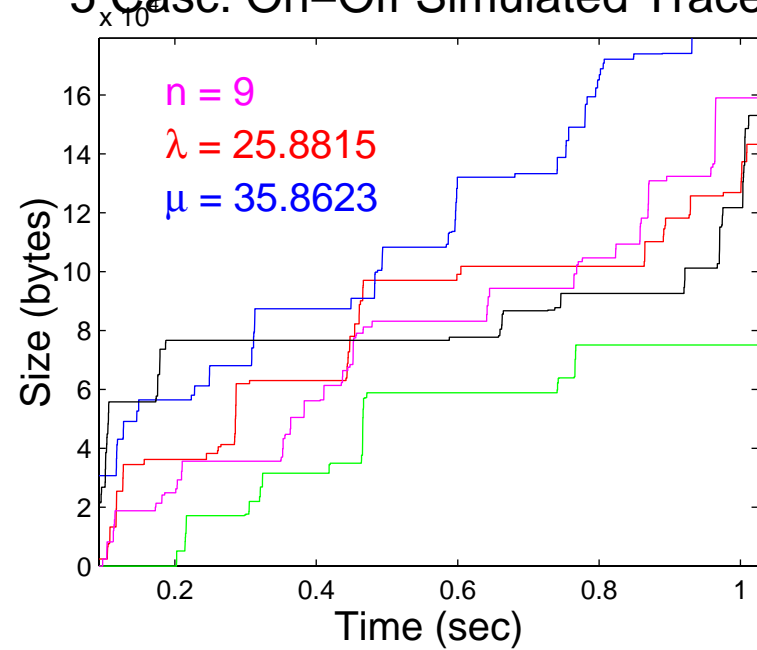

Trunc'd COO Param. Est., Off Peak Sess. 1

5 Casc. On-Off Simulated Traces

Autocorrelations, based on 100 Sim's

Trunc'd COO Param. Est., Off Peak Sess. 2

5 Casc. On-Off Simulated Traces

Autocorrelations, based on 100 Sim's

Trunc'd COO Param. Est., Off Peak Sess. 3

5 Casc. On-Off Simulated Traces

Autocorrelations, based on 100 Sim's

Trunc'd COO Param. Est., Off Peak Sess. 4

5 Casc. On-Off Simulated Traces

Autocorrelations, based on 100 Sim's

Trunc'd COO Param. Est., Off Peak Sess. 5

5 Casc. On-Off Simulated Traces

Autocorrelations, based on 100 Sim's

Trunc'd COO Param. Est., Peak Sess. 1

5 Casc. On-Off Simulated Traces

Autocorrelations, based on 100 Sim's

Trunc'd COO Param. Est., Peak Sess. 2

5 Casc. On-Off Simulated Traces

Autocorrelations, based on 100 Sim's

Trunc'd COO Param. Est., Peak Sess. 3

5 Casc. On-Off Simulated Traces

Autocorrelations, based on 100 Sim's