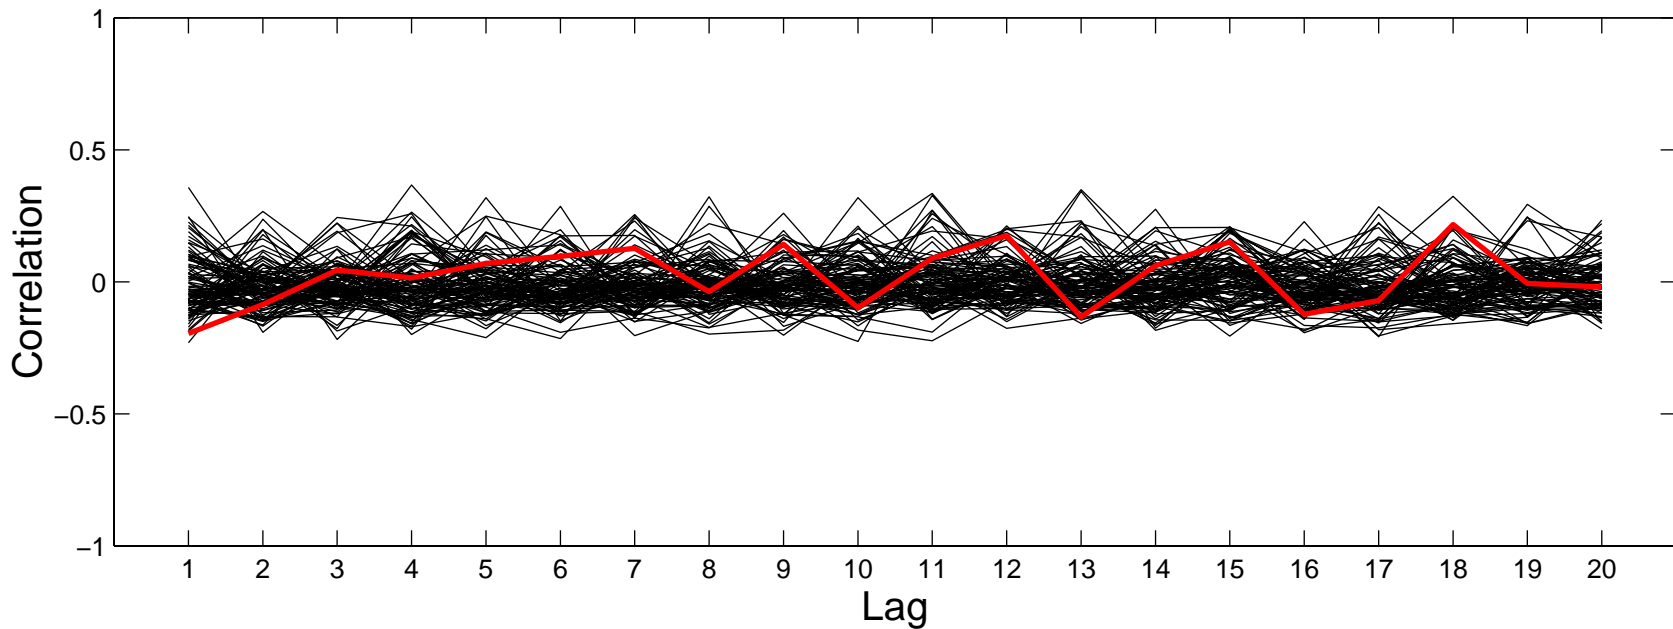

Trunc'd COO Param. Est., Off Peak Sess. 1

5 Casc. On-Off Simulated Traces

Autocorrelations, based on 100 Sim's

Trunc'd COO Param. Est., Off Peak Sess. 2

5 Casc. On-Off Simulated Traces

Autocorrelations, based on 100 Sim's

Trunc'd COO Param. Est., Off Peak Sess. 3

5 Casc. On-Off Simulated Traces

Autocorrelations, based on 100 Sim's

Trunc'd COO Param. Est., Off Peak Sess. 4

5 Casc. On-Off Simulated Traces

Autocorrelations, based on 100 Sim's

Trunc'd COO Param. Est., Off Peak Sess. 5

5 Casc. On-Off Simulated Traces

Autocorrelations, based on 100 Sim's

Trunc'd COO Param. Est., Peak Sess. 1

5 Casc. On-Off Simulated Traces

Autocorrelations, based on 100 Sim's

Trunc'd COO Param. Est., Peak Sess. 2

5 Casc. On-Off Simulated Traces

Autocorrelations, based on 100 Sim's

Trunc'd COO Param. Est., Peak Sess. 3

5 Casc. On-Off Simulated Traces

Autocorrelations, based on 100 Sim's