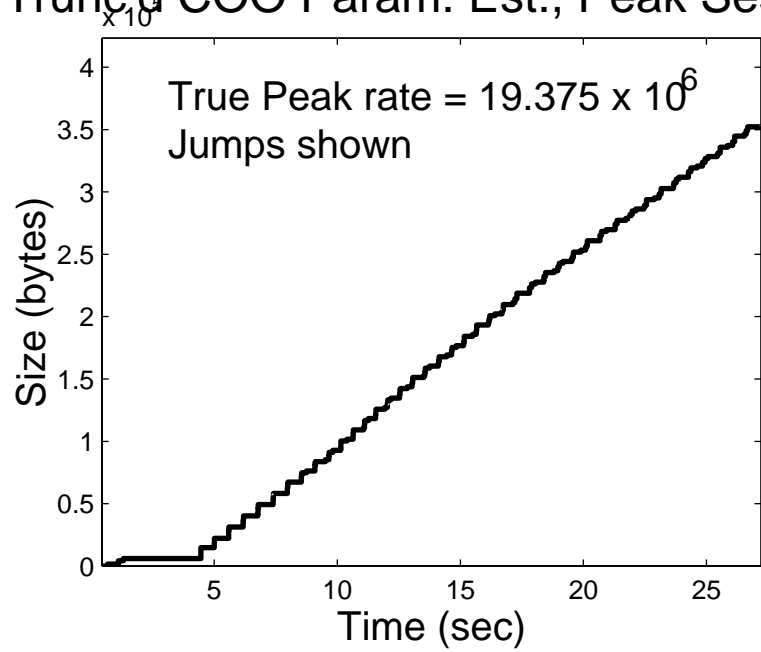

Trunc'd COO Param. Est., Off Peak Sess. 5

5 Casc. On-Off Simulated Traces

Autocorrelations, based on 100 Sim's

Trunc'd COO Param. Est., Peak Sess. 1

5 Casc. On-Off Simulated Traces

Autocorrelations, based on 100 Sim's

Trunc'd COO Param. Est., Peak Sess. 2

5 Casc. On-Off Simulated Traces

Autocorrelations, based on 100 Sim's

Trunc'd COO Param. Est., Peak Sess. 3

5 Casc. On-Off Simulated Traces

Autocorrelations, based on 100 Sim's

Trunc'd COO Param. Est., Peak Sess. 4

5 Casc. On-Off Simulated Traces

Autocorrelations, based on 100 Sim's

Trunc'd COO Param. Est., Peak Sess. 5

5 Casc. On-Off Simulated Traces

Autocorrelations, based on 100 Sim's