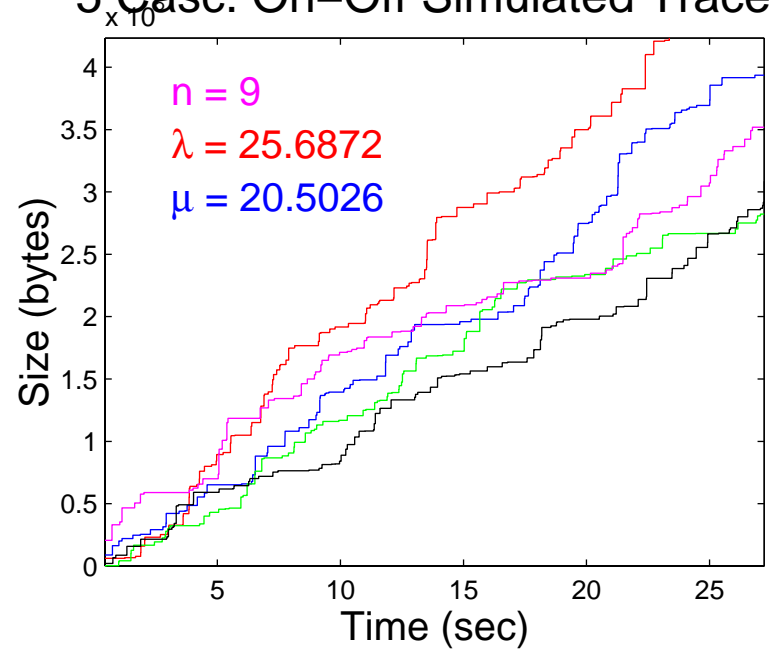

Trunc'd COO Param. Est., Off Peak Sess. 1

5 Casc. On-Off Simulated Traces

Autocorrelations, based on 100 Sim's

Trunc'd COO Param. Est., Off Peak Sess. 2

5 Casc. On-Off Simulated Traces

Autocorrelations, based on 100 Sim's

Trunc'd COO Param. Est., Off Peak Sess. 5

5 Casc. On-Off Simulated Traces

Autocorrelations, based on 100 Sim's

Trunc'd COO Param. Est., Peak Sess. 1

5 Casc. On-Off Simulated Traces

Autocorrelations, based on 100 Sim's

Trunc'd COO Param. Est., Peak Sess. 2

5 Casc. On-Off Simulated Traces

Autocorrelations, based on 100 Sim's

Trunc'd COO Param. Est., Peak Sess. 3

5 Casc. On-Off Simulated Traces

Autocorrelations, based on 100 Sim's

Trunc'd COO Param. Est., Peak Sess. 4

5 Casc. On-Off Simulated Traces

Autocorrelations, based on 100 Sim's

Trunc'd COO Param. Est., Peak Sess. 5

5 Casc. On-Off Simulated Traces

Autocorrelations, based on 100 Sim's