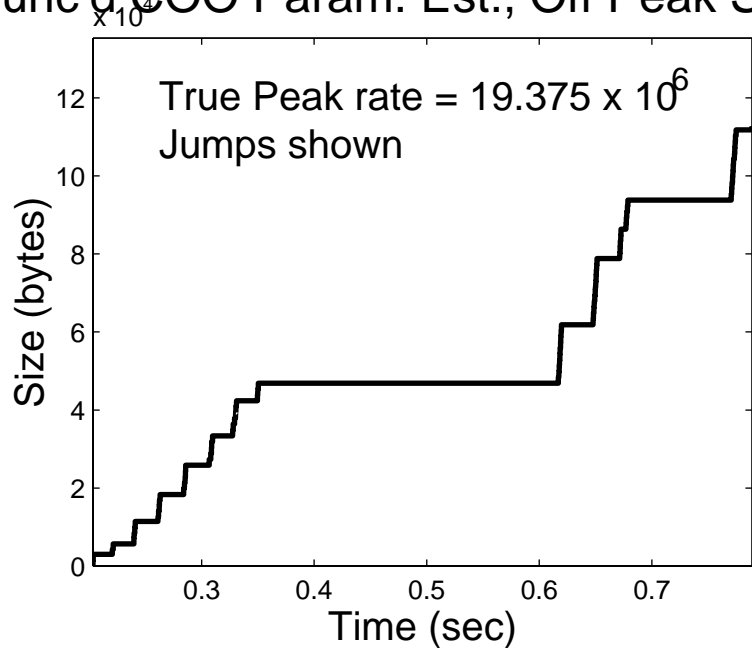

Trunc'd COO Param. Est., Off Peak Sess. 1

5 Casc. On-Off Simulated Traces

Autocorrelations, based on 100 Sim's

Trunc'd COO Param. Est., Off Peak Sess. 2

5 Casc. On-Off Simulated Traces

Autocorrelations, based on 100 Sim's

Trunc'd COO Param. Est., Off Peak Sess. 3

5 Casc. On-Off Simulated Traces

Autocorrelations, based on 100 Sim's

Trunc'd COO Param. Est., Off Peak Sess. 4

5 Casc. On-Off Simulated Traces

Autocorrelations, based on 100 Sim's

Trunc'd COO Param. Est., Off Peak Sess. 5

5 Casc. On-Off Simulated Traces

Autocorrelations, based on 100 Sim's

Trunc'd COO Param. Est., Peak Sess. 1

5 Casc. On-Off Simulated Traces

Autocorrelations, based on 100 Sim's

Trunc'd COO Param. Est., Peak Sess. 2

5 Casc. On-Off Simulated Traces

Autocorrelations, based on 100 Sim's

Trunc'd COO Param. Est., Peak Sess. 3

5 Casc. On-Off Simulated Traces

Autocorrelations, based on 100 Sim's