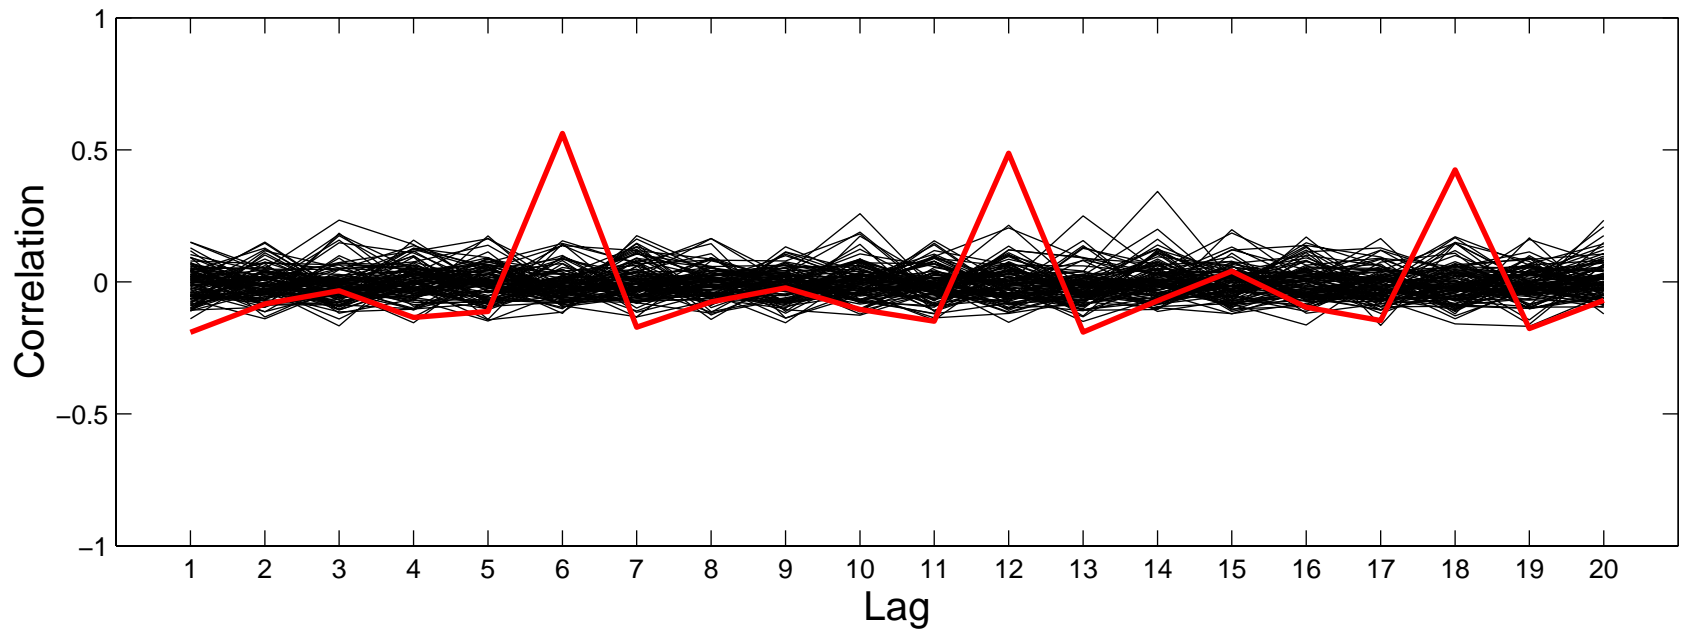

Trunc'd COO Param. Est., Off Peak Sess. 1

5 Casc. On-Off Simulated Traces

Autocorrelations, based on 100 Sim's

Trunc'd COO Param. Est., Off Peak Sess. 2

5 Casc. On-Off Simulated Traces

Autocorrelations, based on 100 Sim's

Trunc'd COO Param. Est., Off Peak Sess. 5

5 Casc. On-Off Simulated Traces

Autocorrelations, based on 100 Sim's

Trunc'd COO Param. Est., Peak Sess. 1

5 Casc. On-Off Simulated Traces

Autocorrelations, based on 100 Sim's

Trunc'd COO Param. Est., Peak Sess. 2

5 Casc. On-Off Simulated Traces

Autocorrelations, based on 100 Sim's

Trunc'd COO Param. Est., Peak Sess. 3

5 Casc. On-Off Simulated Traces

Autocorrelations, based on 100 Sim's

Trunc'd COO Param. Est., Peak Sess. 4

5 Casc. On-Off Simulated Traces

Autocorrelations, based on 100 Sim's

Trunc'd COO Param. Est., Peak Sess. 5

5 Casc. On-Off Simulated Traces

Autocorrelations, based on 100 Sim's