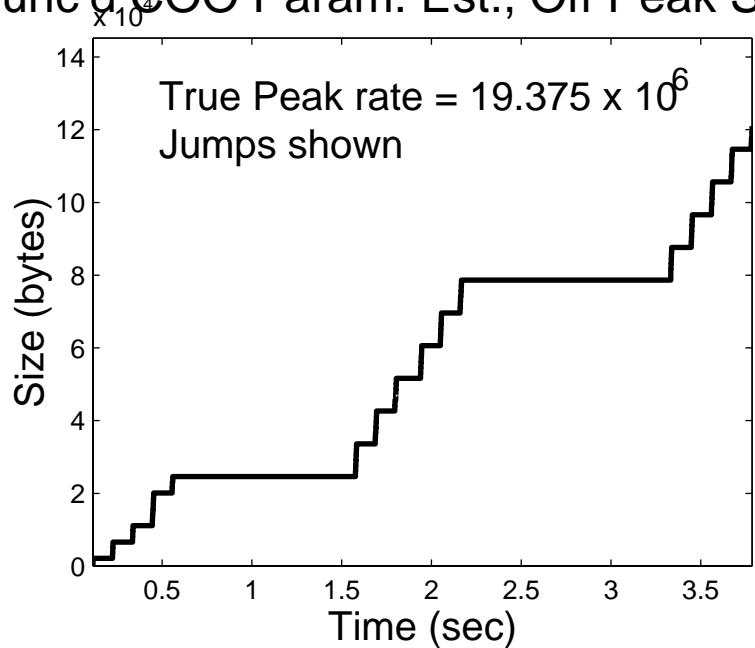

Trunc'd COO Param. Est., Off Peak Sess. 1

5 Casc. On-Off Simulated Traces

Autocorrelations, based on 100 Sim's

Trunc'd COO Param. Est., Off Peak Sess. 2

5 Casc. On-Off Simulated Traces

Autocorrelations, based on 100 Sim's

Trunc'd COO Param. Est., Off Peak Sess. 3

5 Casc. On-Off Simulated Traces

Autocorrelations, based on 100 Sim's

Trunc'd COO Param. Est., Off Peak Sess. 4

5 Casc. On-Off Simulated Traces

Autocorrelations, based on 100 Sim's

Trunc'd COO Param. Est., Off Peak Sess. 5

5 Casc. On-Off Simulated Traces

Autocorrelations, based on 100 Sim's

Trunc'd COO Param. Est., Peak Sess. 1

5 Casc. On-Off Simulated Traces

Autocorrelations, based on 100 Sim's

Trunc'd COO Param. Est., Peak Sess. 2

5 Casc. On-Off Simulated Traces

Autocorrelations, based on 100 Sim's

Trunc'd COO Param. Est., Peak Sess. 3

5 Casc. On-Off Simulated Traces

Autocorrelations, based on 100 Sim's