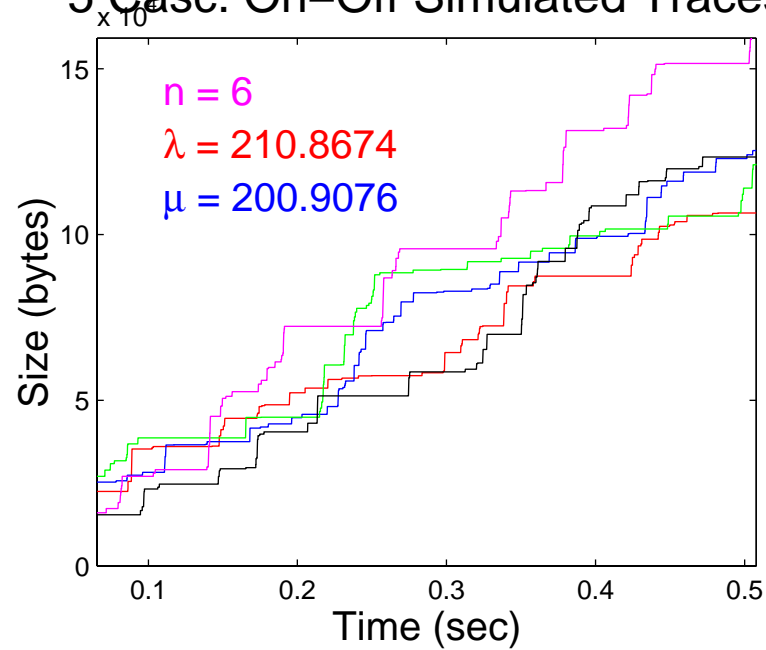

Trunc'd COO Param. Est., Off Peak Sess. 1

5 Casc. On-Off Simulated Traces

Autocorrelations, based on 100 Sim's

Trunc'd COO Param. Est., Off Peak Sess. 2

5 Casc. On-Off Simulated Traces

Autocorrelations, based on 100 Sim's

Trunc'd COO Param. Est., Off Peak Sess. 3

5 Casc. On-Off Simulated Traces

Autocorrelations, based on 100 Sim's

Trunc'd COO Param. Est., Off Peak Sess. 4

5 Casc. On-Off Simulated Traces

Autocorrelations, based on 100 Sim's

Trunc'd COO Param. Est., Off Peak Sess. 5

5 Casc. On-Off Simulated Traces

Autocorrelations, based on 100 Sim's

Trunc'd COO Param. Est., Peak Sess. 1

5 Casc. On-Off Simulated Traces

Autocorrelations, based on 100 Sim's

Trunc'd COO Param. Est., Peak Sess. 2

5 Casc. On-Off Simulated Traces

Autocorrelations, based on 100 Sim's

Trunc'd COO Param. Est., Peak Sess. 3

5 Casc. On-Off Simulated Traces

Autocorrelations, based on 100 Sim's